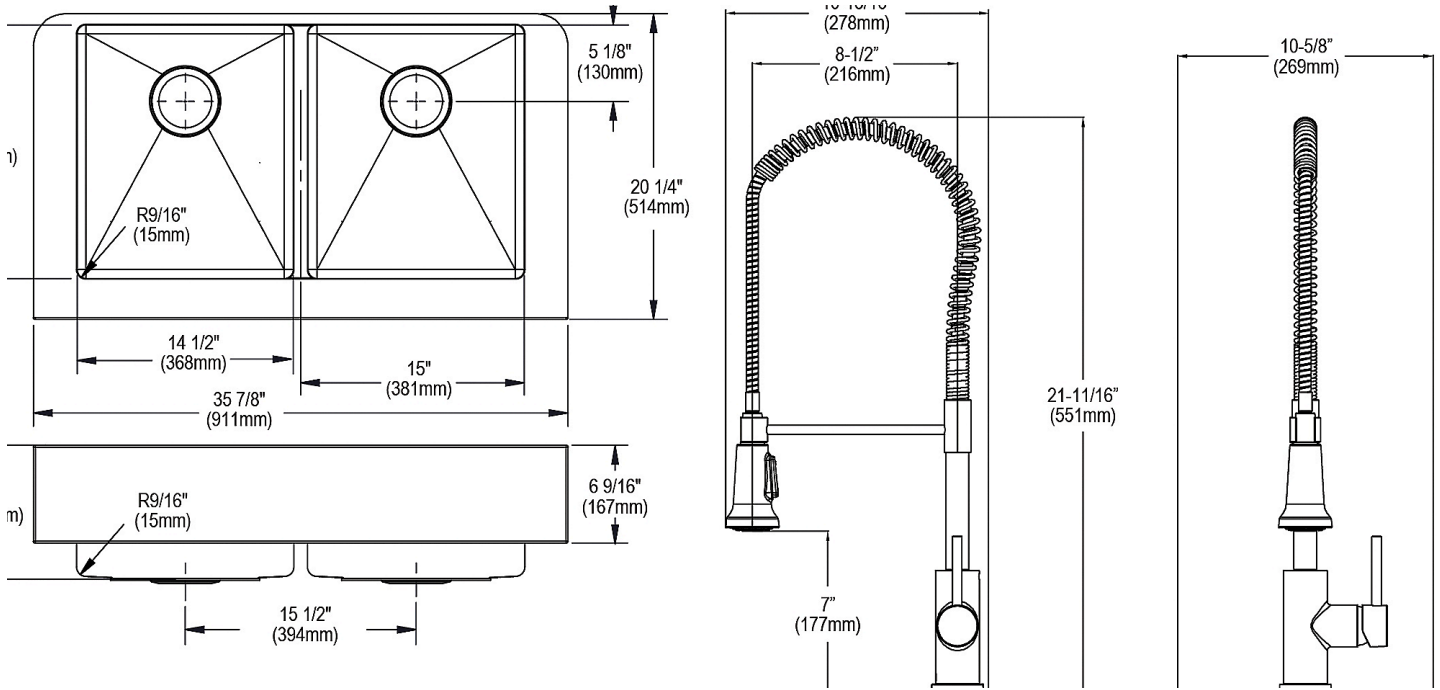

Included Accessories		
LKAV2061CR	Avado® Single Hole Kitchen Faucet with Semi-professional Spout and Lever Handle Chrome Spec Sheet (PDF)	
LKDD	3-1/2" Drain Fitting Deep Strainer Basket Spec Sheet (PDF)	

Optional Accessories		
LKDD	3-1/2" Drain Fitting Deep Strainer Basket Spec Sheet (PDF)	
LKAV2061	Avado® Single Hole Kitchen Faucet with Semi-professional Spout and Lever Handle Spec Sheet (PDF)	
CTXBG1316	Crosstown® Stainless Steel 13" x 15-1/2" x 1-1/4" Bottom Grid Spec Sheet (PDF)	

In keeping with our policy of continuing product improvement, Elkay reserves the right to change product specifications without notice. Please visit elkay.com for the most current version of Elkay product specification sheets. This specification describes an Elkay product with design, quality, and functional benefits to the user. When making a comparison of other producers' offerings, be certain these features are not overlooked.