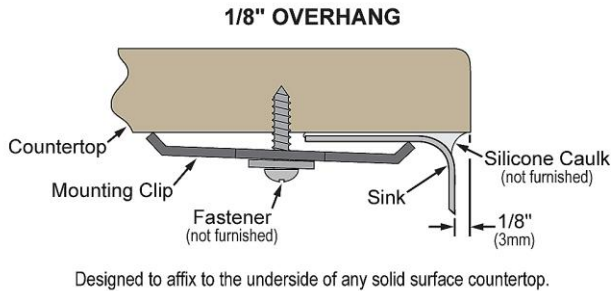

PRODUCT SPECIFICATIONS

Crosstown® 18 Gauge Stainless Steel 35-7/8" x 20-1/4" x 9" Equal Double Bowl Farmhouse Sink & Faucet Kit with Aqua Divide & Drain. Sink is handmade/fabricated from 18 gauge 304 Stainless Steel with a Polished Satin finish, Rear Center drain placement, and Full spray sides and bottom with Sides and Bottom pads.

Installation Type:	Farmhouse
Material:	304 Stainless Steel
Finish:	Polished Satin
Gauge:	18
Sound Deadening:	Full spray sides and bottom with Sides and Bottom pads
Number of Bowls:	2
Sink Dimensions:	35-7/8" x 20-1/4" x 9"
Bowl 1 Dimensions:	14-1/2" x 17" x 9"
Bowl 2 Dimensions:	14-1/2" x 17" x 9"
Drain Size:	3-1/2" (89mm)
Drain Location:	Rear Center
Minimum Cabinet Size:	36"
Mounting Hardware:	Included
Template Included:	No

Installation Profile:

Included with Product:

A Century of Tradition and Quality. For more than 100 years, Elkay has been making innovative products and providing exceptional customer care. We take pride in offering plumbing products that make life easier, inspire change and leave the world a better place.

Product Compliance:

Faucet:

Accessory:

2x Deep strainer drain LKDD and faucet LKAV2061CR

ASME A112.19.3/CSA B45.4
ASME A112.18.1/CSA B125.1
NSF 61
NSF 372 (lead free)
ASME A112.18.2/CSA B125.2

Sinks are listed by IAPMO® as meeting the applicable requirements of the Uniform Plumbing Code®, International Plumbing Code®, and National Plumbing Code of Canada.

[Clean and Care Manual (PDF)](#)
[Installation Instructions (PDF) - 100005325](#)
[Warranty (PDF)](#)

PART: _____ QTY: _____

PROJECT: _____

CONTACT: _____

DATE: _____

NOTES: _____

APPROVAL: _____

In keeping with our policy of continuing product improvement, Elkay reserves the right to change product specifications without notice. Please visit elkay.com for the most current version of Elkay product specification sheets. This specification describes an Elkay product with design, quality, and functional benefits to the user. When making a comparison of other producers' offerings, be certain these features are not overlooked.