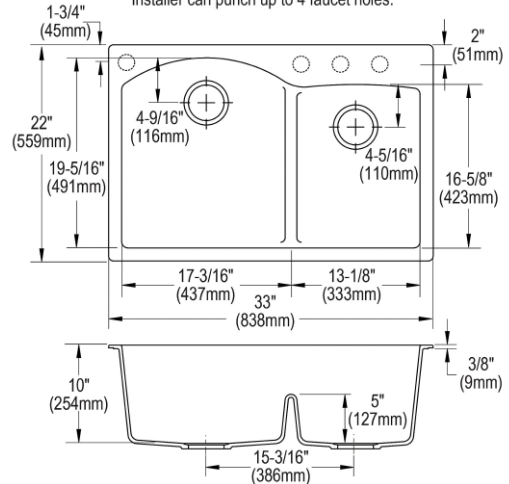

Installation Type:	Drop-in
Material:	Quartz
Special Features:	Aqua Divide
Finish:	Black (BK), Dusk Gray (GY), Graphite (GT), Greystone (GS), Matte Black (MB), White (WH)
Number of Bowls:	2
Sink Dimensions:	33" x 22" x 10"
Bowl 1 Dimensions:	17-3/16" x 19-5/16" x 10"
Bowl 2 Dimensions:	13-1/8" x 16-5/8" x 10"
Drain Size:	3-1/2" (89mm)
Drain Location:	Rear Center
Minimum Cabinet Size:	36"
Mounting Hardware:	Part # 1000003441 included for countertops up to 1-3/4" (44mm) thick
Template Included:	No
Cutout Template #:	1000003470

Template is available for download at [elkay.com](#). CAD software will be required to open the template.

Cutout Dimensions for Drop-in Installation:

32-3/8" x 21-3/8" (822mm x 543mm) with 3/16" (4.8mm) corner radius

Installation Profile:

*Maximum thickness for use of hold down system is 1-3/4" (44mm).

A Century of Tradition and Quality. For more than 100 years, Elkay has been making innovative products and providing exceptional customer care. We take pride in offering plumbing products that make life easier, inspire change and leave the world a better place.

[Clean and Care Manual \(PDF\)](#)
[Installation Instructions \(PDF\) - 1000005238](#)
[Warranty \(PDF\)](#)

1-1/2" (38mm) Diameter Faucet Holes on 4" (102mm) Centers are Pre-Scored. Installer can punch up to 4 faucet holes.