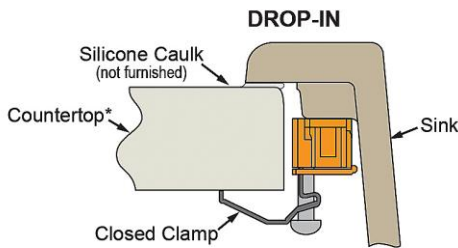

PRODUCT SPECIFICATIONS

Quartz Classic® 33" x 22" x 10" Offset 60/40 Double Bowl Drop-in Sink with Aqua Divide. Sink is molded with up to 80% natural quartz and high performance acrylic resins that are non-porous providing superior heat, scratch, fade and stain resistance. Naturally sound deadening and Rear Center drain placement.

Installation Type:	Drop-in
Material:	Quartz
Special Features:	Aqua Divide
Finish:	Black (BK), Dusk Gray (GY), Graphite (GT), Greystone (GS), Matte Black (MB), White (WH)
Number of Bowls:	2
Sink Dimensions:	33" x 22" x 10"
Bowl 1 Dimensions:	17-3/16" x 19-5/16" x 10"
Bowl 2 Dimensions:	13-1/8" x 16-5/8" x 10"
Drain Size:	3-1/2" (89mm)
Drain Location:	Rear Center
Minimum Cabinet Size:	36"
Mounting Hardware:	Part # 1000003441 included for countertops up to 1-3/4" (44mm) thick
Template Included:	No
Cutout Template #:	1000003470

Template is available for download at [elkay.com](#). CAD software will be required to open the template.

Cutout Dimensions for Drop-in Installation:

32-3/8" x 21-3/8" (822mm x 543mm) with 3/16" (4.8mm) corner radius

Installation Profile:

*Maximum thickness for use of hold down system is 1-3/4" (44mm).

A Century of Tradition and Quality. For more than 100 years, Elkay has been making innovative products and providing exceptional customer care. We take pride in offering plumbing products that make life easier, inspire change and leave the world a better place.