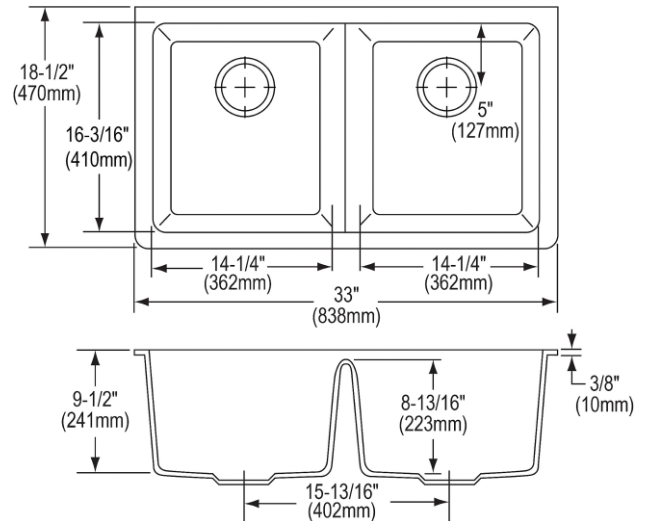

| | |
|------------------------------|---|
| Installation Type: | Undermount |
| Material: | Quartz |
| Finish: | Black (BK), Graphite (GT), Greystone (GS), Matte Black (MB), White (WH) |
| Number of Bowls: | 2 |
| Sink Dimensions: | 33" x 18-1/2" x 9-1/2" |
| Bowl 1 Dimensions: | 14-1/4" x 16-3/16" x 9-1/2" |
| Bowl 2 Dimensions: | 14-1/4" x 16-3/16" x 9-1/2" |
| Drain Size: | 3-1/2" (89mm) |
| Drain Location: | Rear Center |
| Minimum Cabinet Size: | 36" |
| Mounting Hardware: | Part # 54300408 included |
| Template Included: | Yes |
| Cutout Template #: | 1000003496 |

[Clean and Care Manual \(PDF\)](#)
[Installation Instructions \(PDF\) - 1000005238](#)
[Warranty \(PDF\)](#)

Installation Profile:

Designed to affix to the underside of any solid surface countertop.

PART: _____ QTY: _____