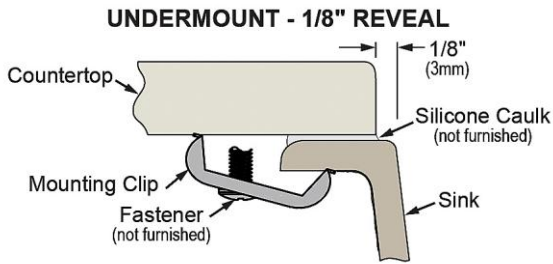

[Clean and Care Manual \(PDF\)](#)
[Installation Instructions \(PDF\) - 1000005238](#)
[Warranty \(PDF\)](#)

Installation Profile:

Designed to affix to the underside of any solid surface countertop.

PART: _____ QTY: _____