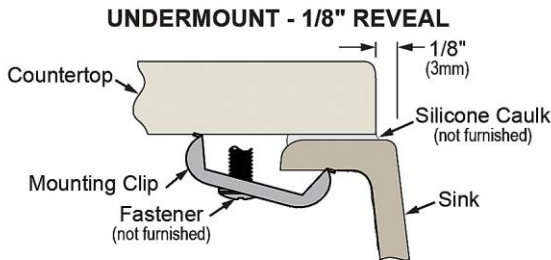

Designed to affix to the underside of any solid surface countertop.