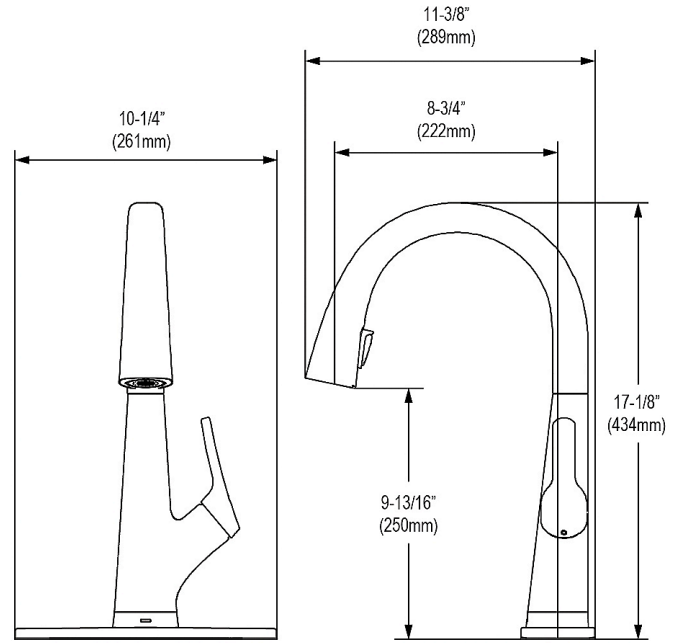

Optional Accessories

LKCBEG1516HW	Hardwood 15-5/16" x 17-3/16" x 1" Cutting Board Spec Sheet (PDF)	
LK99	Deluxe 3-1/2" Drain Type 304 Stainless Steel Body Strainer Basket Rubber Seal and Tailpiece Spec Sheet (PDF)	
LKQD35	Polymer 3-1/2" Disposer Flange with Removable Basket Strainer and Rubber Stopper Spec Sheet (PDF)	
LKQS35	Polymer 3-1/2" Drain Fitting with Removable Basket Strainer and Rubber Stopper Spec Sheet (PDF)	
LKWRB1516SS	Stainless Steel 11-7/8" x 13-13/16" x 6-15/16" Rinsing Basket Spec Sheet (PDF)	
ERF750	WaterSentry® Lead + Microplastics NSF/ANSI Certified Residential 750 Gal 12 Month Filter Spec Sheet (PDF)	

In keeping with our policy of continuing product improvement, Elkay reserves the right to change product specifications without notice. Please visit elkay.com for the most current version of Elkay product specification sheets. This specification describes an Elkay product with design, quality, and functional benefits to the user. When making a comparison of other producers' offerings, be certain these features are not overlooked.