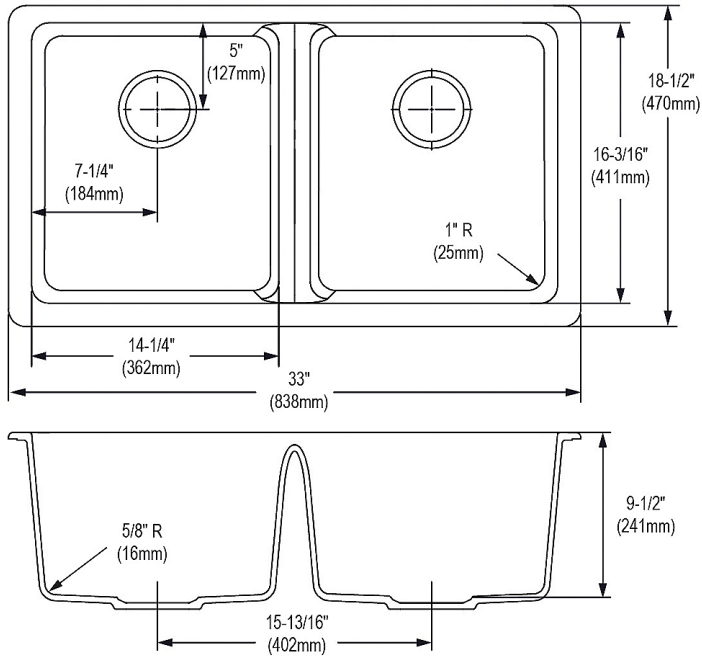

Optional Accessories

LKCBEG1516HW	Hardwood 15-5/16" x 17-3/16" x 1" Cutting Board Spec Sheet (PDF)	
LK99	Deluxe 3-1/2" Drain Type 304 Stainless Steel Body Strainer Basket Rubber Seal and Tailpiece Spec Sheet (PDF)	
LKQD35	Polymer 3-1/2" Disposer Flange with Removable Basket Strainer and Rubber Stopper Spec Sheet (PDF)	
LKQS35	Polymer 3-1/2" Drain Fitting with Removable Basket Strainer and Rubber Stopper Spec Sheet (PDF)	
LKWRB1516SS	Stainless Steel 11-7/8" x 13-13/16" x 6-15/16" Rinsing Basket Spec Sheet (PDF)	
ERF750	WaterSentry® Lead + Microplastics NSF/ANSI Certified Residential 750 Gal 12 Month Filter Spec Sheet (PDF)	

In keeping with our policy of continuing product improvement, Elkay reserves the right to change product specifications without notice. Please visit elkay.com for the most current version of Elkay product specification sheets. This specification describes an Elkay product with design, quality, and functional benefits to the user. When making a comparison of other producers' offerings, be certain these features are not overlooked.