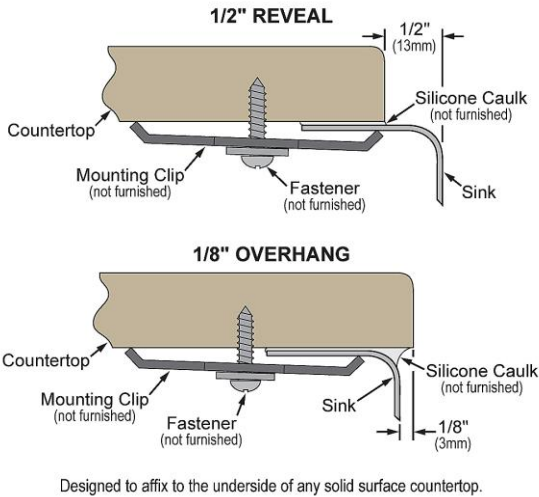

PRODUCT SPECIFICATIONS

Lustertone® Classic Stainless Steel 14-1/2" x 14-1/2" x 7" Single Bowl Undermount Sink with Perfect Drain®. Sink is manufactured from 18 gauge 304 Stainless Steel with a Lustrous Satin finish, Rear Center drain placement, and Sides and Bottom pads.

Installation Type:	Undermount
Material:	304 Stainless Steel
Special Features:	Perfect Drain
Finish:	Lustrous Satin
Gauge:	18
Sound Deadening:	Sides and Bottom pads
Number of Bowls:	1
Sink Dimensions:	14-1/2" x 14-1/2" x 8-1/2"
Bowl 1 Dimensions:	12" x 12" x 7"
Drain Size:	3-3/8" (86mm)
Drain Location:	Rear Center
Minimum Cabinet Size:	18"
Mounting Hardware:	Undermount brackets sold separately
Template Included:	Yes
Cutout Template #:	1000001423

Template is available for download at elkay.com. CAD software will be required to open the template.

Perfect Drain: Seamlessly welded stainless steel collar eliminates the gap between a traditional drain and the sink for a more sanitary and gap free installation. Select garbage disposers can be installed on either sink bowl for user convenience. Please see our Garbage Disposer Compatibility Guide.

Installation Profile:

Designed to affix to the underside of any solid surface countertop.

PART: _____ QTY: _____
 PROJECT: _____
 CONTACT: _____
 DATE: _____
 NOTES: _____
 APPROVAL: _____

Included with Product: One LKPD1 Perfect Drain and strainer.