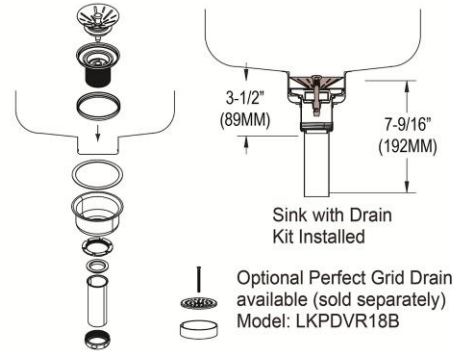

Included Accessories		
LKPD1	Perfect Drain® Fitting Type 304 Stainless Steel Body and Strainer Spec Sheet (PDF)	
Optional Accessories		
CB912	Hardwood 12-7/8" x 10-1/8" x 1" Cutting Board Spec Sheet (PDF)	
LKDS35	3-1/2" Garbage Disposal Stopper / Strainer for use with Perfect Drain®-Satin Finish Spec Sheet (PDF)	
LKDS99	3-1/2" Garbage Disposal Stopper / Strainer for use with Perfect Drain®-Chrome Polished Stainless Steel Spec Sheet (PDF)	
LKPDVR18B	Perfect Drain® Chrome Plated Brass Body Vandal-resistant Strainer Spec Sheet (PDF)	
LKGT1042	Elkay Gourmet Single Hole Bar Faucet Pull-out Spray and Lever Handle Spec Sheet (PDF)	
LKWRB1209SS	Stainless Steel 8" x 11" x 7" Rinsing Basket Spec Sheet (PDF)	

In keeping with our policy of continuing product improvement, Elkay reserves the right to change product specifications without notice. Please visit elkay.com for the most current version of Elkay product specification sheets. This specification describes an Elkay product with design, quality, and functional benefits to the user. When making a comparison of other producers' offerings, be certain these features are not overlooked. Latest version of the spec sheet available: <https://www.elkayfiles.com/spec-sheets/ELUH1212PD_spec.pdf>