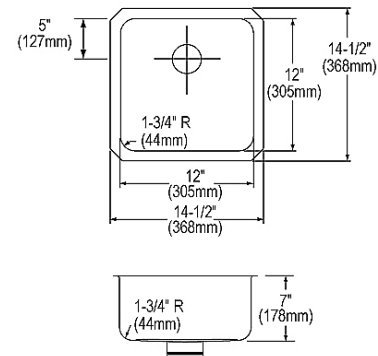

In keeping with our policy of continuing product improvement, Elkay reserves the right to change product specifications without notice. Please visit elkay.com for the most current version of Elkay product specification sheets. This specification describes an Elkay product with design, quality, and functional benefits to the user. When making a comparison of other producers' offerings, be certain these features are not overlooked. Latest version of the spec sheet available: <https://www.elkayfiles.com/spec-sheets/ELUH1212PD_spec.pdf>