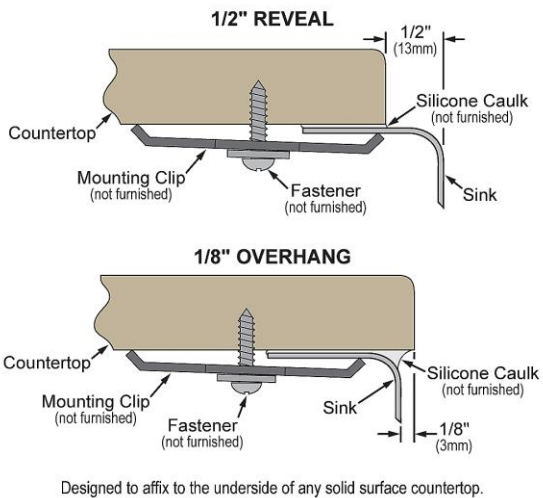

PRODUCT SPECIFICATIONS

Asana® Stainless Steel 14-3/8" x 14-3/8" x 6" Single Bowl Undermount Bathroom Sink with Overflow. Sink is manufactured from 18 gauge 304 Stainless Steel with a Lustrous Satin finish, Center drain placement, and Bottom only pads.

Installation Type:	Undermount
Material:	304 Stainless Steel
Finish:	Lustrous Satin
Gauge:	18
Sound Deadening:	Bottom only pads
Number of Bowls:	1
Sink Dimensions:	14-3/8" x 14-3/8" x 6"
Bowl 1 Dimensions:	12" x 12" x 6"
Drain Size:	1-1/2" (38mm)
Drain Location:	Center
Minimum Cabinet Size:	18"
Mounting Hardware:	Undermount brackets sold separately
Template Included:	Yes
Cutout Template #:	1000000596

Template is available for download at elkay.com. CAD software will be required to open the template.

Installation Profile:

Included with Product: LKF295 overflow Assembly

A Century of Tradition and Quality. For more than 100 years, Elkay has been making innovative products and providing exceptional customer care. We take pride in offering plumbing products that make life easier, inspire change and leave the world a better place.

Product Compliance: ADA & ICC A117.1
ASME A112.19.3/CSA B45.4

Sinks are listed by IAPMO® as meeting the applicable requirements of the Uniform Plumbing Code®, International Plumbing Code®, and National Plumbing Code of Canada.

Complies with ADA & ICC A117.1 accessibility requirements when installed according to the requirements outlined in these standards.

- [Clean and Care Manual (PDF)](#)
- [Installation Instructions (PDF) - 1000005239](#)
- [Installation Instructions (PDF) - 74180001](#)
- [Warranty (PDF)](#)