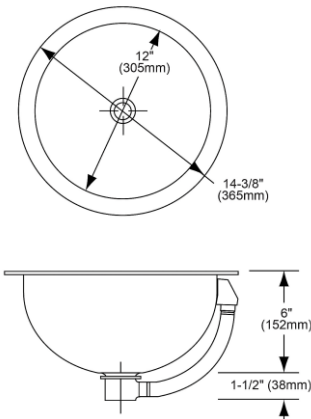

PART: _____ QTY: _____
PROJECT: _____
CONTACT: _____
DATE: _____
NOTES: _____
APPROVAL: _____

In keeping with our policy of continuing product improvement, Elkay reserves the right to change product specifications without notice. Please visit elkay.com for the most current version of Elkay product specification sheets. This specification describes an Elkay product with design, quality, and functional benefits to the user. When making a comparison of other producers' offerings, be certain these features are not overlooked. Latest version of the spec sheet available: <https://www.elkayfiles.com/spec-sheets/ELUH12LV_spec.pdf>