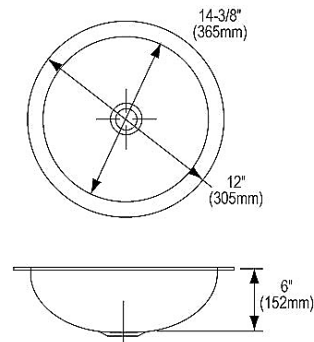

PART: _____ QTY: _____

PROJECT: _____

CONTACT: _____

DATE: _____

NOTES: _____

APPROVAL: _____

In keeping with our policy of continuing product improvement, Elkay reserves the right to change product specifications without notice. Please visit elkay.com for the most current version of Elkay product specification sheets. This specification describes an Elkay product with design, quality, and functional benefits to the user. When making a comparison of other producers' offerings, be certain these features are not overlooked. Latest version of the spec sheet available: <https://www.elkayfiles.com/spec-sheets/ELUH12_spec.pdf>