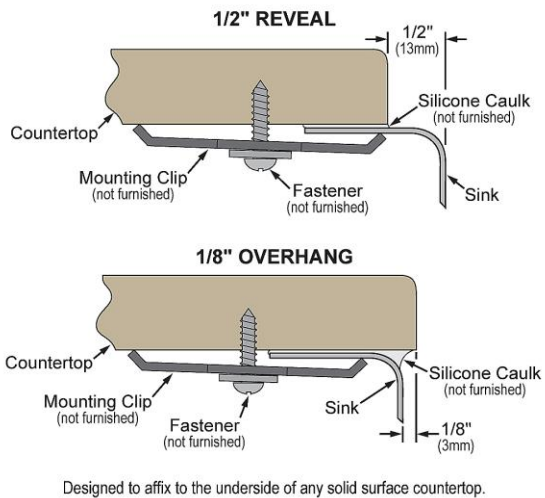

PRODUCT SPECIFICATIONS

Asana® Stainless Steel 14-3/8" x 14-3/8" x 6" Single Bowl Undermount Bathroom Sink. Sink is manufactured from 18 gauge 304 Stainless Steel with a Lustrous Satin finish, Center drain placement, and Bottom only pads.

Installation Type:	Undermount
Material:	304 Stainless Steel
Finish:	Lustrous Satin
Gauge:	18
Sound Deadening:	Bottom only pads
Number of Bowls:	1
Sink Dimensions:	14-3/8" x 14-3/8" x 6"
Bowl 1 Dimensions:	12" x 12" x 6"
Drain Size:	2" (51mm)
Drain Location:	Center
Minimum Cabinet Size:	18"
Mounting Hardware:	Undermount brackets sold separately
Template Included:	Yes
Cutout Template #:	1000000596

Template is available for download at elkay.com. CAD software will be required to open the template.

Installation Profile:

A Century of Tradition and Quality. For more than 100 years, Elkay has been making innovative products and providing exceptional customer care. We take pride in offering plumbing products that make life easier, inspire change and leave the world a better place.

Product Compliance: ADA & ICC A117.1
ASME A112.19.3/CSA B45.4

Sinks are listed by IAPMO® as meeting the applicable requirements of the Uniform Plumbing Code®, International Plumbing Code®, and National Plumbing Code of Canada.

Complies with ADA & ICC A117.1 accessibility requirements when installed according to the requirements outlined in these standards.

[Clean and Care Manual (PDF)](#)
[Installation Instructions (PDF) - 1000005239](#)
[Warranty (PDF)](#)