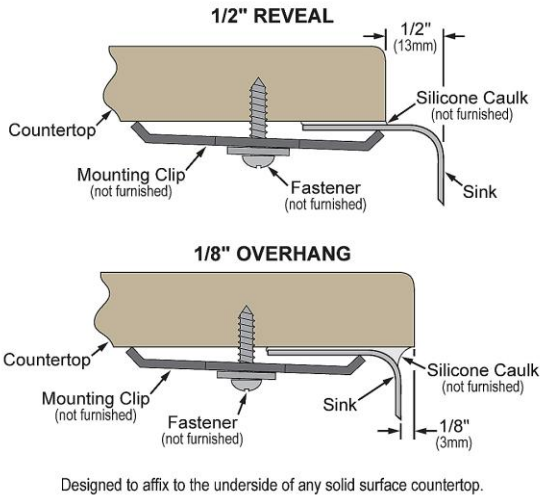

PRODUCT SPECIFICATIONS

Asana® Stainless Steel 18-3/8" x 18-3/8" x 8" Single Bowl Undermount Bathroom Sink with Overflow. Sink is manufactured from 18 gauge 304 Stainless Steel with a Lustrous Satin finish, Center drain placement, and Bottom only pads.

Installation Type:	Undermount
Material:	304 Stainless Steel
Finish:	Lustrous Satin
Gauge:	18
Sound Deadening:	Bottom only pads
Number of Bowls:	1
Sink Dimensions:	18-3/8" x 18-3/8" x 8"
Bowl 1 Dimensions:	16" x 16" x 8"
Drain Size:	1-1/2" (38mm)
Drain Location:	Center
Minimum Cabinet Size:	24"
Mounting Hardware:	Undermount brackets sold separately
Template Included:	Yes
Cutout Template #:	1000001418

Template is available for download at elkay.com. CAD software will be required to open the template.

Installation Profile:

Designed to affix to the underside of any solid surface countertop.