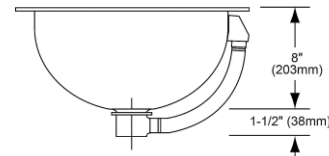

PART: _____ QTY: _____
PROJECT: _____
CONTACT: _____
DATE: _____
NOTES: _____
APPROVAL: _____

In keeping with our policy of continuing product improvement, Elkay reserves the right to change product specifications without notice. Please visit elkay.com for the most current version of Elkay product specification sheets. This specification describes an Elkay product with design, quality, and functional benefits to the user. When making a comparison of other producers' offerings, be certain these features are not overlooked. Latest version of the spec sheet available: <https://www.elkayfiles.com/spec-sheets/ELUH16LV_spec.pdf>