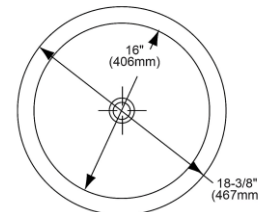

PART: _____ QTY: _____
PROJECT: _____
CONTACT: _____
DATE: _____
NOTES: _____
APPROVAL: _____

In keeping with our policy of continuing product improvement, Elkay reserves the right to change product specifications without notice. Please visit elkay.com for the most current version of Elkay product specification sheets. This specification describes an Elkay product with design, quality, and functional benefits to the user. When making a comparison of other producers' offerings, be certain these features are not overlooked. Latest version of the spec sheet available: <https://www.elkayfiles.com/spec-sheets/ELUH16LV_spec.pdf>