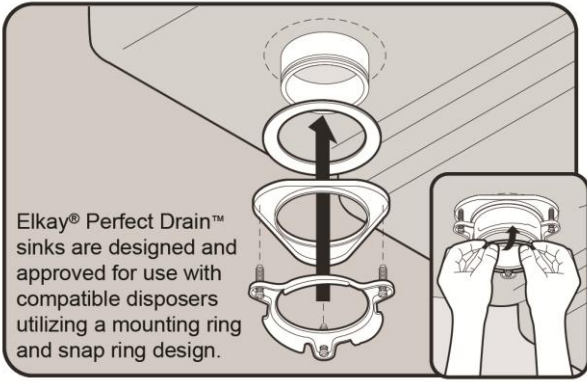

Included Accessories		
LKPD1	Perfect Drain® Fitting Type 304 Stainless Steel Body and Strainer Spec Sheet (PDF)	
Optional Accessories		
LKWOBG2317LSS	Stainless Steel 22" x 15-3/4" x 1-1/8" Bottom Grid Spec Sheet (PDF)	
LKCB2317HW	Hardwood 17-5/8" x 12-1/4" x 1" Cutting Board Spec Sheet (PDF)	
LKDS35	3-1/2" Garbage Disposal Stopper / Strainer for use with Perfect Drain®-Satin Finish Spec Sheet (PDF)	
LKDS99	3-1/2" Garbage Disposal Stopper / Strainer for use with Perfect Drain®-Chrome Polished Stainless Steel Spec Sheet (PDF)	
LKPDVR18B	Perfect Drain® Chrome Plated Brass Body Vandal-resistant Strainer Spec Sheet (PDF)	
LKWERBSS	Stainless Steel 15-3/8" x 12-3/8" x 5-7/16" Rinsing Basket Spec Sheet (PDF)	

In keeping with our policy of continuing product improvement, Elkay reserves the right to change product specifications without notice. Please visit elkay.com for the most current version of Elkay product specification sheets. This specification describes an Elkay product with design, quality, and functional benefits to the user. When making a comparison of other producers' offerings, be certain these features are not overlooked. Latest version of the spec sheet available: <https://www.elkayfiles.com/spec-sheets/ELUH2317LPD_spec.pdf>