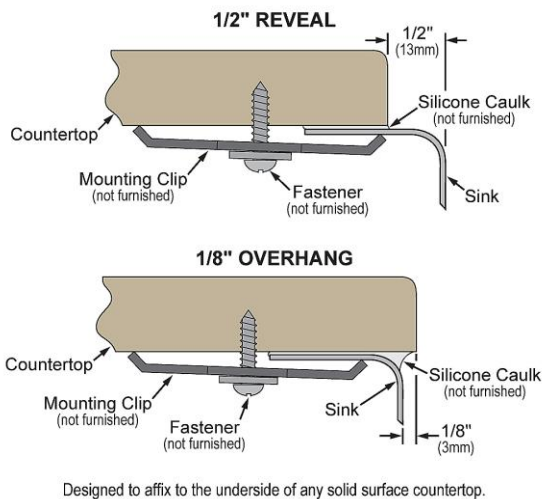

PRODUCT SPECIFICATIONS

Lustertone® Classic Stainless Steel 25-1/2" x 19-1/4" x 8" Single Bowl Undermount Sink with Left Perfect Drain®. Sink is manufactured from 18 gauge 304 Stainless Steel with a Lustrous Satin finish, Rear Left drain placement, and Bottom only pads.

Installation Type:	Undermount
Material:	304 Stainless Steel
Special Features:	Perfect Drain
Finish:	Lustrous Satin
Gauge:	18
Sound Deadening:	Bottom only pads
Number of Bowls:	1
Sink Dimensions:	25-1/2" x 19-1/4" x 8"
Bowl 1 Dimensions:	23" x 16-3/4" x 8"
Drain Size:	3-3/8" (86mm)
Drain Location:	Rear Left
Minimum Cabinet Size:	30"
Mounting Hardware:	Undermount brackets sold separately
Template Included:	Yes
Cutout Template #:	1000001308

Template is available for download at elkay.com. CAD software will be required to open the template.

Perfect Drain: Seamlessly welded stainless steel collar eliminates the gap between a traditional drain and the sink for a more sanitary and gap free installation. Select garbage disposers can be installed on either sink bowl for user convenience. Please see our Garbage Disposer Compatibility Guide.

Installation Profile:

Included with Product: One LKPD1 Perfect Drain and strainer.

A Century of Tradition and Quality. For more than 100 years, Elkay has been making innovative products and providing exceptional customer care. We take pride in offering plumbing products that make life easier, inspire change and leave the world a better place.

Product Compliance: ASME A112.19.3/CSA B45.4
Accessory: ASME A112.18.2/CSA B125.2

Sinks are listed by IAPMO® as meeting the applicable requirements of the Uniform Plumbing Code®, International Plumbing Code®, and National Plumbing Code of Canada.

- [Clean and Care Manual (PDF)](#)
- [Installation Instructions (PDF) - 1000005239](#)
- [Installation Instructions (PDF) - 74180289 Disposer](#)
- [Installation Instructions (PDF) - 74180340-USA Drain](#)
- [Installation Instructions (PDF) - Garbage Disposer Compatibility Guide](#)
- [Warranty (PDF)](#)