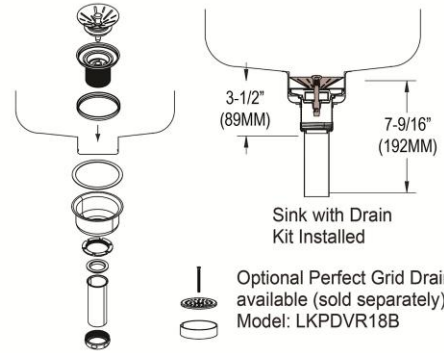

Included Accessories		
LKPD1	Perfect Drain® Fitting Type 304 Stainless Steel Body and Strainer Spec Sheet (PDF)	
Optional Accessories		
LKWOBG2317LSS	Stainless Steel 22" x 15-3/4" x 1-1/8" Bottom Grid Spec Sheet (PDF)	
LKCB2317HW	Hardwood 17-5/8" x 12-1/4" x 1" Cutting Board Spec Sheet (PDF)	
LKDS35	3-1/2" Garbage Disposal Stopper / Strainer for use with Perfect Drain®-Satin Finish Spec Sheet (PDF)	
LKDS99	3-1/2" Garbage Disposal Stopper / Strainer for use with Perfect Drain®-Chrome Polished Stainless Steel Spec Sheet (PDF)	
LKPDVR18B	Perfect Drain® Chrome Plated Brass Body Vandal-resistant Strainer Spec Sheet (PDF)	
LKWERBSS	Stainless Steel 15-3/8" x 12-3/8" x 5-7/16" Rinsing Basket Spec Sheet (PDF)	

In keeping with our policy of continuing product improvement, Elkay reserves the right to change product specifications without notice. Please visit elkay.com for the most current version of Elkay product specification sheets. This specification describes an Elkay product with design, quality, and functional benefits to the user. When making a comparison of other producers' offerings, be certain these features are not overlooked. Latest version of the spec sheet available: <https://www.elkayfiles.com/spec-sheets/ELUH2317LPD_spec.pdf>