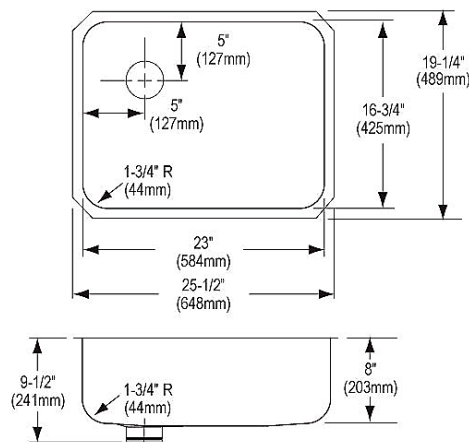

PART: _____ QTY: _____
PROJECT: _____
CONTACT: _____
DATE: _____
NOTES: _____
APPROVAL: _____

In keeping with our policy of continuing product improvement, Elkay reserves the right to change product specifications without notice. Please visit elkay.com for the most current version of Elkay product specification sheets. This specification describes an Elkay product with design, quality, and functional benefits to the user. When making a comparison of other producers' offerings, be certain these features are not overlooked. Latest version of the spec sheet available: <https://www.elkayfiles.com/spec-sheets/ELUH2317LPD_spec.pdf>