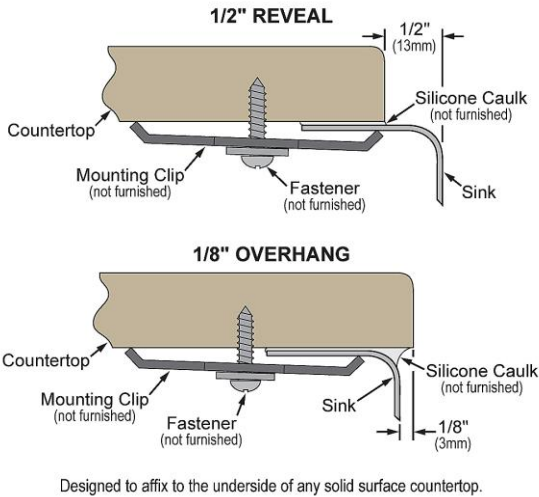

PRODUCT SPECIFICATIONS

Lustertone® Classic Stainless Steel 25-1/2" x 19-1/4" x 8" Single Bowl Undermount Sink with Perfect Drain®. Sink is manufactured from 18 gauge 304 Stainless Steel with a Lustrous Satin finish, Rear Center drain placement, and Sides and Bottom pads.

Installation Type:	Undermount
Material:	304 Stainless Steel
Special Features:	Perfect Drain
Finish:	Lustrous Satin
Gauge:	18
Sound Deadening:	Sides and Bottom pads
Number of Bowls:	1
Sink Dimensions:	25-1/2" x 19-1/4" x 9-1/2"
Bowl 1 Dimensions:	23" x 16-3/4" x 8"
Drain Size:	3-3/8" (86mm)
Drain Location:	Rear Center
Minimum Cabinet Size:	30"
Mounting Hardware:	Undermount brackets sold separately
Template Included:	Yes
Cutout Template #:	1000001308

Template is available for download at [elkay.com](#). CAD software will be required to open the template.

Perfect Drain: Seamlessly welded stainless steel collar eliminates the gap between a traditional drain and the sink for a more sanitary and gap free installation. Select garbage disposers can be installed on either sink bowl for user convenience. Please see our Garbage Disposer Compatibility Guide.

Installation Profile:

PART: _____ QTY: _____
PROJECT: _____
CONTACT: _____
DATE: _____
NOTES: _____
APPROVAL: _____