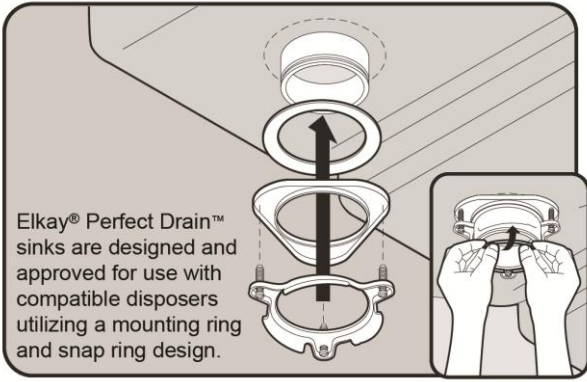

Included Accessories

LKPD1	Perfect Drain® Fitting Type 304 Stainless Steel Body and Strainer Spec Sheet (PDF)	

Optional Accessories

LKWOBG2317SS	Stainless Steel 22" x 15-3/4" x 1-1/8" Bottom Grid Spec Sheet (PDF)	
LKCB2317HW	Hardwood 17-5/8" x 12-1/4" x 1" Cutting Board Spec Sheet (PDF)	
LKDS35	3-1/2" Garbage Disposal Stopper / Strainer for use with Perfect Drain®-Satin Finish Spec Sheet (PDF)	
LKDS99	3-1/2" Garbage Disposal Stopper / Strainer for use with Perfect Drain®-Chrome Polished Stainless Steel Spec Sheet (PDF)	
LKPDVR18B	Perfect Drain® Chrome Plated Brass Body Vandal-resistant Strainer Spec Sheet (PDF)	

In keeping with our policy of continuing product improvement, Elkay reserves the right to change product specifications without notice. Please visit elkay.com for the most current version of Elkay product specification sheets. This specification describes an Elkay product with design, quality, and functional benefits to the user. When making a comparison of other producers' offerings, be certain these features are not overlooked. Latest version of the spec sheet available: <https://www.elkayfiles.com/spec-sheets/ELUH2317PD_spec.pdf>