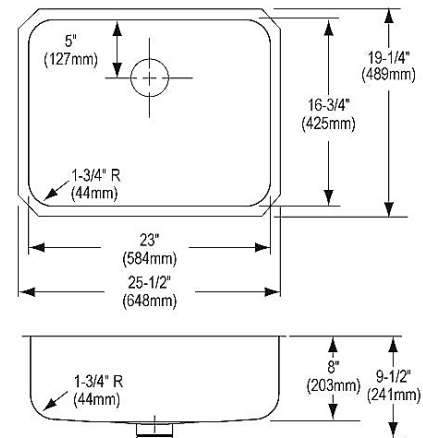

Included with Product: One LKPD1 Perfect Drain and strainer.

A Century of Tradition and Quality. For more than 100 years, Elkay has been making innovative products and providing exceptional customer care. We take pride in offering plumbing products that make life easier, inspire change and leave the world a better place.

Product Compliance: ASME A112.19.3/CSA B45.4
Accessory: ASME A112.18.2/CSA B125.2

Sinks are listed by IAPMO® as meeting the applicable requirements of the Uniform Plumbing Code®, International Plumbing Code®, and National Plumbing Code of Canada.

- [Clean and Care Manual (PDF)](#)
- [Installation Instructions (PDF) - 1000005239](#)
- [Installation Instructions (PDF) - 74180289 Disposer](#)
- [Installation Instructions (PDF) - 74180340-USA Drain](#)
- [Installation Instructions (PDF) - Garbage Disposer Compatibility Guide](#)
- [Warranty (PDF)](#)