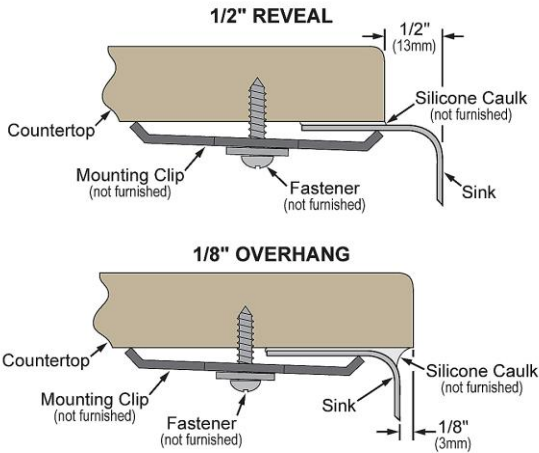

PRODUCT SPECIFICATIONS

Lustertone® Classic Stainless Steel 26-1/2" x 18-1/2" x 8" Single Bowl Undermount Sink with Perfect Drain®. Sink is manufactured from 18 gauge 304 Stainless Steel with a Lustrous Satin finish, Rear Center drain placement, and Sides and Bottom pads.

Installation Type:	Undermount
Material:	304 Stainless Steel
Special Features:	Perfect Drain
Finish:	Lustrous Satin
Gauge:	18
Sound Deadening:	Sides and Bottom pads
Number of Bowls:	1
Sink Dimensions:	26-1/2" x 18-1/2" x 9-1/2"
Bowl 1 Dimensions:	24" x 16" x 8"
Drain Size:	3-3/8" (86mm)
Drain Location:	Rear Center
Minimum Cabinet Size:	30"
Mounting Hardware:	Undermount brackets sold separately
Template Included:	Yes
Cutout Template #:	1000001376

Template is available for download at [elkay.com](#). CAD software will be required to open the template.

Perfect Drain: Seamlessly welded stainless steel collar eliminates the gap between a traditional drain and the sink for a more sanitary and gap free installation. Select garbage disposers can be installed on either sink bowl for user convenience. Please see our Garbage Disposer Compatibility Guide.

Installation Profile:

Designed to affix to the underside of any solid surface countertop.

Included with Product: One LKPD1 Perfect Drain and strainer.

A Century of Tradition and Quality. For more than 100 years, Elkay has been making innovative products and providing exceptional customer care. We take pride in offering plumbing products that make life easier, inspire change and leave the world a better place.