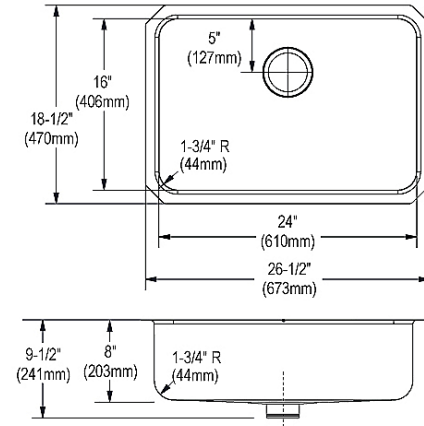

PART: _____ QTY: _____

PROJECT: _____

CONTACT: _____

DATE: _____

NOTES: _____

APPROVAL: _____

In keeping with our policy of continuing product improvement, Elkay reserves the right to change product specifications without notice. Please visit [elkay.com](#) for the most current version of Elkay product specification sheets. This specification describes an Elkay product with design, quality, and functional benefits to the user. When making a comparison of other producers' offerings, be certain these features are not overlooked. Latest version of the spec sheet available: <https://www.elkayfiles.com/spec-sheets/ELUH2416PD_spec.pdf>