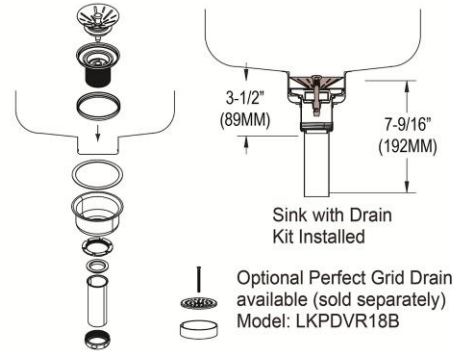

Included Accessories		
LKPD1	Perfect Drain® Fitting Type 304 Stainless Steel Body and Strainer Spec Sheet (PDF)	
Optional Accessories		
LKWOBG2416SS	Stainless Steel 23" x 15" x 1-1/8" Bottom Grid Spec Sheet (PDF)	
CB1713	Hardwood 13-1/2" x 17" x 1" Cutting Board Spec Sheet (PDF)	
CBS1316	Hardwood 14-1/2" x 17" x 3/4" Cutting Board Spec Sheet (PDF)	
LKDS35	3-1/2" Garbage Disposal Stopper / Strainer for use with Perfect Drain®-Satin Finish Spec Sheet (PDF)	
LKDS99	3-1/2" Garbage Disposal Stopper / Strainer for use with Perfect Drain®-Chrome Polished Stainless Steel Spec Sheet (PDF)	
LKPDVR18B	Perfect Drain® Chrome Plated Brass Body Vandal-resistant Strainer Spec Sheet (PDF)	