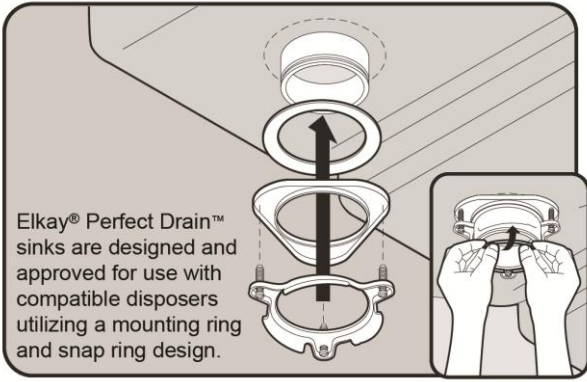

Included Accessories		
LKPD1	Perfect Drain® Fitting Type 304 Stainless Steel Body and Strainer Spec Sheet (PDF)	
Optional Accessories		
LKWOBG2416SS	Stainless Steel 23" x 15" x 1-1/8" Bottom Grid Spec Sheet (PDF)	
CB1713	Hardwood 13-1/2" x 17" x 1" Cutting Board Spec Sheet (PDF)	
CBS1316	Hardwood 14-1/2" x 17" x 3/4" Cutting Board Spec Sheet (PDF)	
LKDS35	3-1/2" Garbage Disposal Stopper / Strainer for use with Perfect Drain®-Satin Finish Spec Sheet (PDF)	
LKDS99	3-1/2" Garbage Disposal Stopper / Strainer for use with Perfect Drain®-Chrome Polished Stainless Steel Spec Sheet (PDF)	
LKPDVR18B	Perfect Drain® Chrome Plated Brass Body Vandal-resistant Strainer Spec Sheet (PDF)	

In keeping with our policy of continuing product improvement, Elkay reserves the right to change product specifications without notice. Please visit elkay.com for the most current version of Elkay product specification sheets. This specification describes an Elkay product with design, quality, and functional benefits to the user. When making a comparison of other producers' offerings, be certain these features are not overlooked. Latest version of the spec sheet available: <https://www.elkayfiles.com/spec-sheets/ELUH2416PD_spec.pdf>