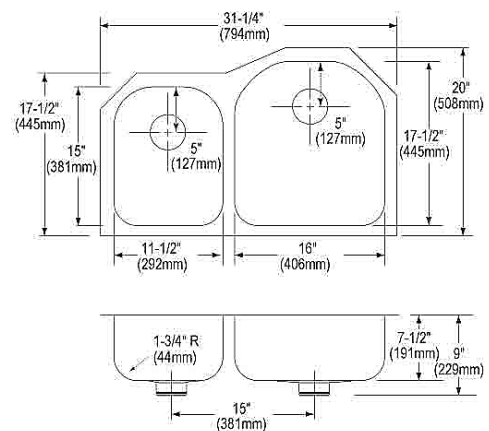

PART: _____ QTY: _____
PROJECT: _____
CONTACT: _____
DATE: _____
NOTES: _____
APPROVAL: _____

In keeping with our policy of continuing product improvement, Elkay reserves the right to change product specifications without notice. Please visit elkay.com for the most current version of Elkay product specification sheets. This specification describes an Elkay product with design, quality, and functional benefits to the user. When making a comparison of other producers' offerings, be certain these features are not overlooked. Latest version of the spec sheet available: <https://www.elkayfiles.com/spec-sheets/ELUH3119LPD_spec.pdf>