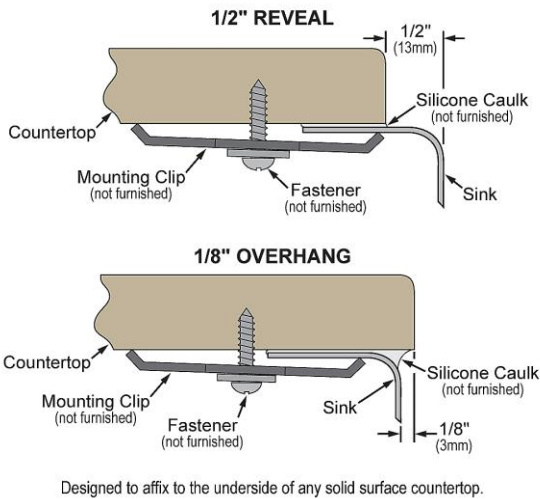

PRODUCT SPECIFICATIONS

Lustertone® Classic Stainless Steel 31-1/4" x 20" x 7-1/2" Offset 40/60 Double Undermount Sink w/Perfect Drain®. Sink is manufactured from 18 gauge 304 Stainless Steel with a Lustrous Satin finish, Rear Center drain placement, and Sides and Bottom pads.

Installation Type:	Undermount
Material:	304 Stainless Steel
Special Features:	Perfect Drain
Finish:	Lustrous Satin
Gauge:	18
Sound Deadening:	Sides and Bottom pads
Number of Bowls:	2
Sink Dimensions:	31-1/4" x 20" x 7-1/2"
Bowl 1 Dimensions:	11-1/2" x 15" x 7-1/2"
Bowl 2 Dimensions:	16" x 17-1/2" x 7-1/2"
Drain Size:	3-3/8" (86mm)
Drain Location:	Rear Center
Minimum Cabinet Size:	36"
Mounting Hardware:	Undermount brackets sold separately
Template Included:	Yes
Cutout Template #:	1000000592

Template is available for download at elkay.com. CAD software will be required to open the template.

Perfect Drain: Seamlessly welded stainless steel collar eliminates the gap between a traditional drain and the sink for a more sanitary and gap free installation. Select garbage disposers can be installed on either sink bowl for user convenience. Please see our Garbage Disposer Compatibility Guide.

Installation Profile:

Included with Product: Two LKPD1 Perfect Drains and strainers.

A Century of Tradition and Quality. For more than 100 years, Elkay has been making innovative products and providing exceptional customer care. We take pride in offering plumbing products that make life easier, inspire change and leave the world a better place.

Product Compliance: ASME A112.19.3/CSA B45.4
Accessory: ASME A112.18.2/CSA B125.2

Sinks are listed by IAPMO® as meeting the applicable requirements of the Uniform Plumbing Code®, International Plumbing Code®, and National Plumbing Code of Canada.

- [Clean and Care Manual (PDF)](#)
- [Installation Instructions (PDF) - 1000005239](#)
- [Installation Instructions (PDF) - 74180289 Disposer](#)
- [Installation Instructions (PDF) - 74180340-USA Drain](#)
- [Installation Instructions (PDF) - Garbage Disposer Compatibility Guide](#)
- [Warranty (PDF)](#)