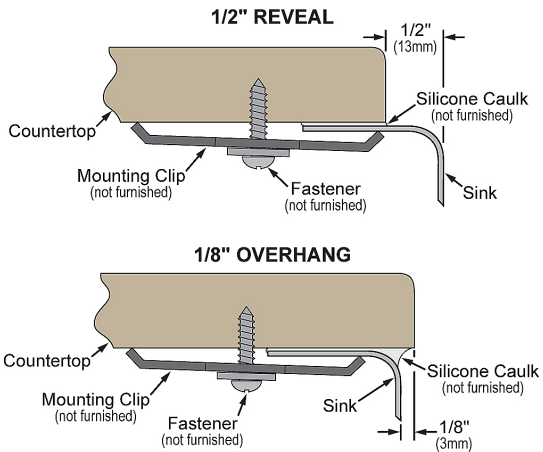

SPECIFICATIONS

Model(s) ELUH3120RDBG

Installation Type:	Sink Kits, Undermount
Material:	304 Stainless Steel
Finish:	Lustrous Satin
Gauge:	18
Sound Deadening:	Sides and Bottom pads
Number of Bowls:	2
Sink Dimensions:	31-1/4" x 20-1/2" x 9-7/8"
Bowl 1 Dimensions:	14" x 18" x 9-7/8"
Bowl 2 Dimensions:	13-1/2" x 16" x 7-7/8"
Drain Size:	3-1/2" (89mm)
Drain Location:	Rear Center
Minimum Cabinet Size:	36"
Mounting Hardware:	Undermount brackets sold separately
Template Included:	Yes
Cutout Template #:	1000001389

Template is available for download at elkay.com. CAD software will be required to open the template.

Installation Profile:

Designed to affix to the underside of any solid surface countertop.

Included Accessories