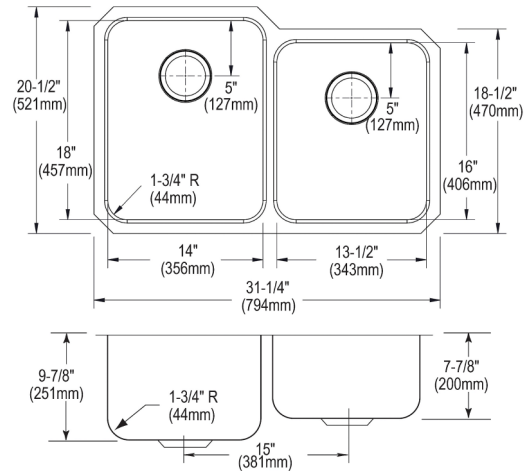

In keeping with our policy of continuing product improvement, Elkay reserves the right to change product specifications without notice. Please visit elkay.com for the most current version of Elkay product specification sheets. This specification describes an Elkay product with design, quality, and functional benefits to the user. When making a comparison of other producers' offerings, be certain these features are not overlooked. Latest version of the spec sheet available: <https://www.elkayfiles.com/spec-sheets/ELUH3120RDBG_spec.pdf>