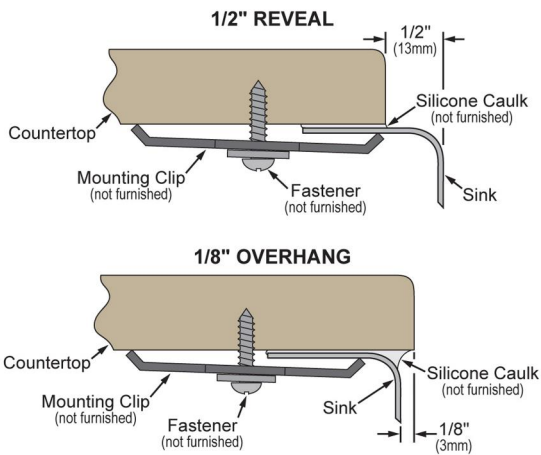

Installation Type:	Undermount
Material:	304 Stainless Steel
Special Features:	Perfect Drain
Finish:	Lustrous Satin
Gauge:	18
Sound Deadening:	Sides and Bottom pads
Number of Bowls:	2
Sink Dimensions:	31-1/4" x 20-1/2" x 11-3/8"
Bowl 1 Dimensions:	14" x 18" x 9-7/8"
Bowl 2 Dimensions:	13-1/2" x 16" x 7-7/8"
Drain Size:	3-3/8" (86mm)
Drain Location:	Rear Center
Minimum Cabinet Size:	36"
Mounting Hardware:	Undermount brackets sold separately
Template Included:	Yes
Cutout Template #:	1000001389

Template is available for download at elkay.com. CAD software will be required to open the template.

Perfect Drain: Seamlessly welded stainless steel collar eliminates the gap between a traditional drain and the sink for a more sanitary and gap free installation. Select garbage disposers can be installed on either sink bowl for user convenience. Please see our Garbage Disposer Compatibility Guide.

Installation Profile:

Designed to affix to the underside of any solid surface countertop.