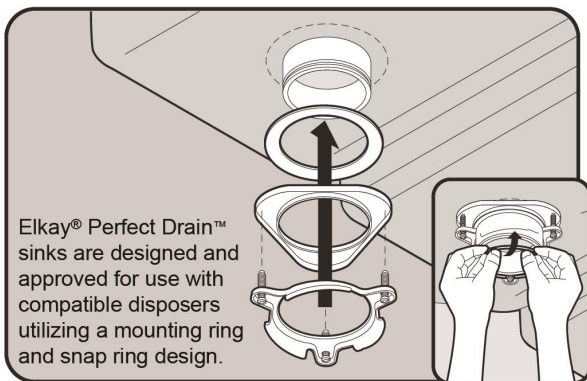

<b>Installation Type:</b>	Undermount
<b>Material:</b>	304 Stainless Steel
<b>Special Features:</b>	Perfect Drain
<b>Finish:</b>	Lustrous Satin
<b>Gauge:</b>	18
<b>Sound Deadening:</b>	Sides and Bottom pads
<b>Number of Bowls:</b>	2
<b>Sink Dimensions:</b>	31-1/4" x 20-1/2" x 11-3/8"
<b>Bowl 1 Dimensions:</b>	14" x 18" x 9-7/8"
<b>Bowl 2 Dimensions:</b>	13-1/2" x 16" x 7-7/8"
<b>Drain Size:</b>	3-3/8" (86mm)
<b>Drain Location:</b>	Rear Center
<b>Minimum Cabinet Size:</b>	36"
<b>Mounting Hardware:</b>	Undermount brackets sold separately
<b>Template Included:</b>	Yes
<b>Cutout Template #:</b>	<a href="#">1000001389</a>

Template is available for download at [elkay.com](http://elkay.com). CAD software will be required to open the template.

**Perfect Drain:** Seamlessly welded stainless steel collar eliminates the gap between a traditional drain and the sink for a more sanitary and gap free installation. Select garbage disposers can be installed on either sink bowl for user convenience. Please see our Garbage Disposer Compatibility Guide.

#### Installation Profile:

Designed to affix to the underside of any solid surface countertop.

Elkay® Perfect Drain™ sinks are designed and approved for use with compatible disposers utilizing a mounting ring and snap ring design.