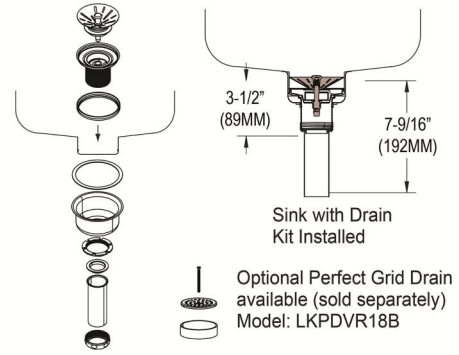

PART: _____ QTY: _____

PROJECT: _____

CONTACT: _____

DATE: _____

NOTES: _____

APPROVAL: _____

In keeping with our policy of continuing product improvement, Elkay reserves the right to change product specifications without notice. Please visit elkay.com for the most current version of Elkay product specification sheets. This specification describes an Elkay product with design, quality, and functional benefits to the user. When making a comparison of other producers' offerings, be certain these features are not overlooked. Latest version of the spec sheet available: <https://www.elkayfiles.com/spec-sheets/ELUH3120RPD_spec.pdf>