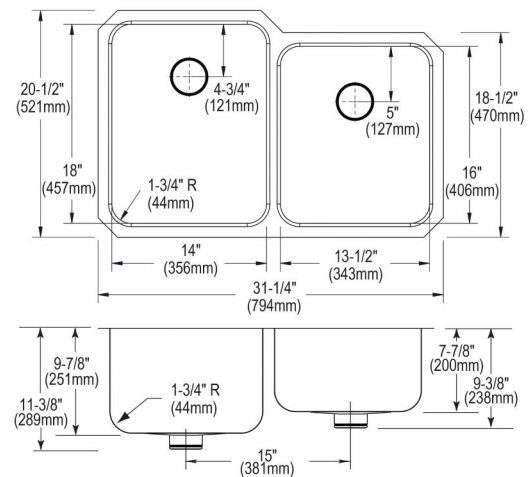

Included with Product: Two LKPD1 Perfect Drains and strainers.

A Century of Tradition and Quality. For more than 100 years, Elkay has been making innovative products and providing exceptional customer care. We take pride in offering plumbing products that make life easier, inspire change and leave the world a better place.

Product Compliance: ASME A112.19.3/CSA B45.4
Accessory: ASME A112.18.2/CSA B125.2

Sinks are listed by IAPMO® as meeting the applicable requirements of the Uniform Plumbing Code®, International Plumbing Code®, and National Plumbing Code of Canada.

- [Clean and Care Manual (PDF)](#)
- [Installation Instructions (PDF) - 1000005239](#)
- [Installation Instructions (PDF) - 74180289 Disposer](#)
- [Installation Instructions (PDF) - 74180340-USA Drain](#)
- [Installation Instructions (PDF) - Garbage Disposer Compatibility Guide](#)
- [Warranty (PDF)](#)