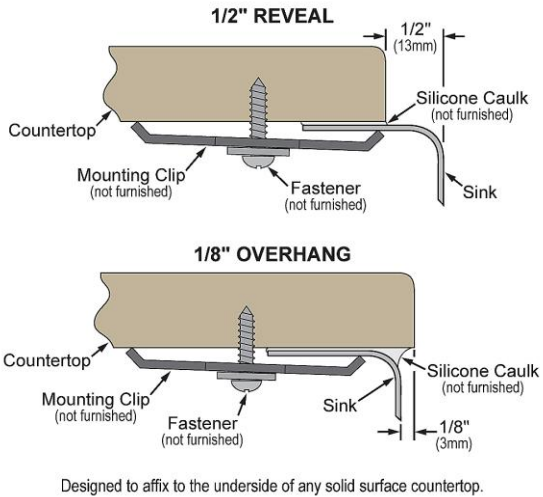

PRODUCT SPECIFICATIONS

Lustertone® Classic Stainless Steel 32-3/4" x 21" x 9" 60/40 Double Bowl Undermount Sink with Perfect Drain®. Sink is manufactured from 18 gauge 304 Stainless Steel with a Lustrous Satin finish, Rear Center drain placement, and Sides and Bottom pads.

Installation Type:	Undermount
Material:	304 Stainless Steel
Special Features:	Perfect Drain
Finish:	Lustrous Satin
Gauge:	18
Sound Deadening:	Sides and Bottom pads
Number of Bowls:	2
Sink Dimensions:	32-3/4" x 21" x 10-1/2"
Bowl 1 Dimensions:	18" x 18-1/2" x 9"
Bowl 2 Dimensions:	11" x 17-11/16" x 9"
Drain Size:	3-3/8" (86mm)
Drain Location:	Rear Center
Minimum Cabinet Size:	36"
Mounting Hardware:	Undermount brackets sold separately
Template Included:	Yes
Cutout Template #:	1000001524

Template is available for download at elkay.com. CAD software will be required to open the template.

Perfect Drain: Seamlessly welded stainless steel collar eliminates the gap between a traditional drain and the sink for a more sanitary and gap free installation. Select garbage disposers can be installed on either sink bowl for user convenience. Please see our Garbage Disposer Compatibility Guide.

Installation Profile: