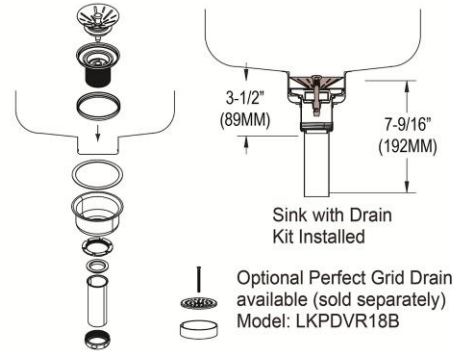

Included Accessories

LKPD1	Perfect Drain® Fitting Type 304 Stainless Steel Body and Strainer Spec Sheet (PDF)	

Optional Accessories

LKWOBG1118SS	Stainless Steel 10" x 16-11/16" x 1-1/8" Bottom Grid Spec Sheet (PDF)	
LKWOBG1819SS	Stainless Steel 17" x 17-1/2" x 1-1/8" Bottom Grid Spec Sheet (PDF)	
LKCB1520LUHW*	Spec Sheet (PDF)	
LKDS35	3-1/2" Garbage Disposal Stopper / Strainer for use with Perfect Drain®-Satin Finish Spec Sheet (PDF)	
LKDS99	3-1/2" Garbage Disposal Stopper / Strainer for use with Perfect Drain®-Chrome Polished Stainless Steel Spec Sheet (PDF)	
LKPDVR18B	Perfect Drain® Chrome Plated Brass Body Vandal-resistant Strainer Spec Sheet (PDF)	

In keeping with our policy of continuing product improvement, Elkay reserves the right to change product specifications without notice. Please visit elkay.com for the most current version of Elkay product specification sheets. This specification describes an Elkay product with design, quality, and functional benefits to the user. When making a comparison of other producers' offerings, be certain these features are not overlooked. Latest version of the spec sheet available: <https://www.elkayfiles.com/spec-sheets/ELUH31229RPD_spec.pdf>