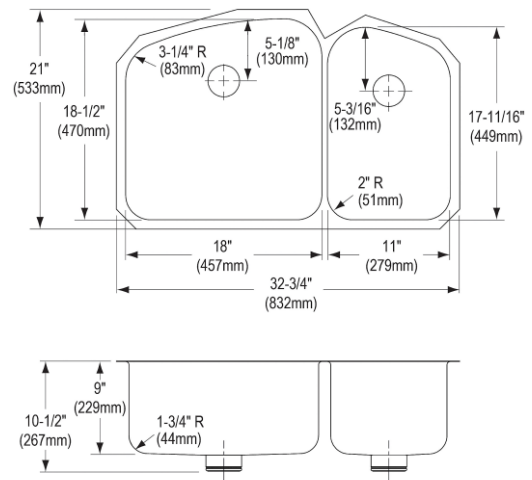

Included with Product: Two LKPD1 Perfect Drains and strainers.

A Century of Tradition and Quality. For more than 100 years, Elkay has been making innovative products and providing exceptional customer care. We take pride in offering plumbing products that make life easier, inspire change and leave the world a better place.

Product Compliance: ASME A112.19.3/CSA B45.4
Accessory: ASME A112.18.2/CSA B125.2

Sinks are listed by IAPMO® as meeting the applicable requirements of the Uniform Plumbing Code®, International Plumbing Code®, and National Plumbing Code of Canada.

- [Clean and Care Manual (PDF)](#)
- [Installation Instructions (PDF) - 1000005239](#)
- [Installation Instructions (PDF) - 74180289 Disposer](#)
- [Installation Instructions (PDF) - 74180340-USA Drain](#)
- [Installation Instructions (PDF) - Garbage Disposer Compatibility Guide](#)
- [Warranty (PDF)](#)