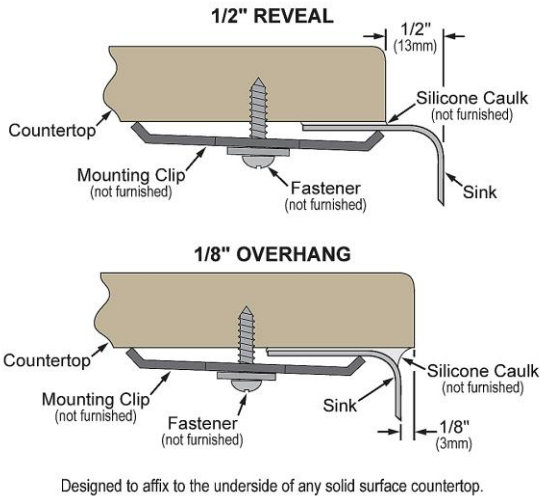

PRODUCT SPECIFICATIONS

Lustertone® Classic Stainless Steel 31-1/4" x 20" x 9-7/8" Double Bowl Undermount Sink with Perfect Drain®. Sink is manufactured from 18 gauge 304 Stainless Steel with a Lustrous Satin finish, Rear Center drain placement, and Sides and Bottom pads.

Installation Type:	Undermount
Material:	304 Stainless Steel
Special Features:	Perfect Drain
Finish:	Lustrous Satin
Gauge:	18
Sound Deadening:	Sides and Bottom pads
Number of Bowls:	2
Sink Dimensions:	31-1/4" x 20" x 11-3/8"
Bowl 1 Dimensions:	14" x 18" x 9-7/8"
Bowl 2 Dimensions:	14" x 18" x 9-7/8"
Drain Size:	3-3/8" (86mm)
Drain Location:	Rear Center
Minimum Cabinet Size:	36"
Mounting Hardware:	Undermount brackets sold separately
Template Included:	Yes
Cutout Template #:	1000001298

Template is available for download at elkay.com. CAD software will be required to open the template.

Perfect Drain: Seamlessly welded stainless steel collar eliminates the gap between a traditional drain and the sink for a more sanitary and gap free installation. Select garbage disposers can be installed on either sink bowl for user convenience. Please see our Garbage Disposer Compatibility Guide.

Installation Profile:

PART: _____ QTY: _____
PROJECT: _____
CONTACT: _____
DATE: _____
NOTES: _____
APPROVAL: _____