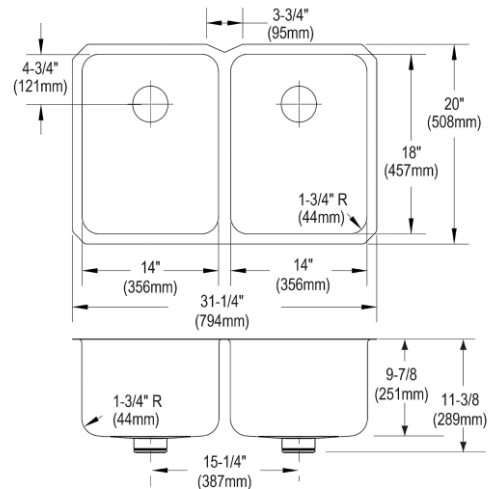

Included with Product: Two LKPD1 Perfect Drains and strainers.

A Century of Tradition and Quality. For more than 100 years, Elkay has been making innovative products and providing exceptional customer care. We take pride in offering plumbing products that make life easier, inspire change and leave the world a better place.

Product Compliance: ASME A112.19.3/CSA B45.4
Accessory: ASME A112.18.2/CSA B125.2

Sinks are listed by IAPMO® as meeting the applicable requirements of the Uniform Plumbing Code®, International Plumbing Code®, and National Plumbing Code of Canada.

- [Clean and Care Manual (PDF)](#)
- [Installation Instructions (PDF) - 1000005239](#)
- [Installation Instructions (PDF) - 74180289 Disposer](#)
- [Installation Instructions (PDF) - 74180340-USA Drain](#)
- [Installation Instructions (PDF) - Garbage Disposer Compatibility Guide](#)
- [Warranty (PDF)](#)