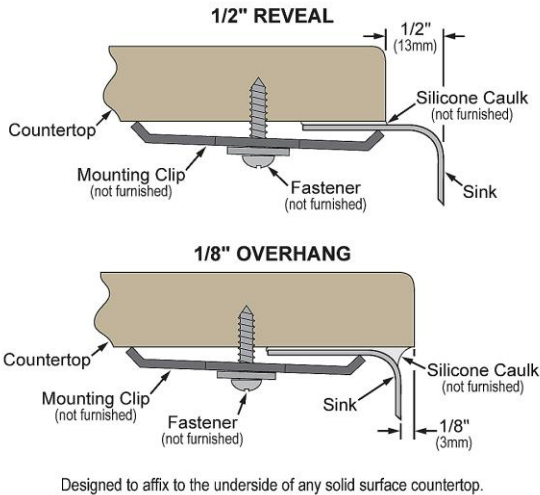

PRODUCT SPECIFICATIONS

Lustertone® Classic Stainless Steel 16" x 18-1/2" x 4-7/8" Single Bowl Undermount ADA Sink. Sink is manufactured from 18 gauge 304 Stainless Steel with a Lustrous Satin finish, Rear Center drain placement, and Bottom only pads.

Installation Type:	Undermount
Material:	304 Stainless Steel
Finish:	Lustrous Satin
Gauge:	18
Sound Deadening:	Bottom only pads
Number of Bowls:	1
Sink Dimensions:	16" x 18-1/2" x 4-7/8"
Bowl 1 Dimensions:	13-1/2" x 16" x 4-7/8"
Drain Size:	3-1/2" (89mm)
Drain Location:	Rear Center
Minimum Cabinet Size:	21"
Mounting Hardware:	Undermount brackets sold separately
Template Included:	Yes
Cutout Template #:	1000001399

Template is available for download at elkay.com. CAD software will be required to open the template.

Installation Profile:

A Century of Tradition and Quality. For more than 100 years, Elkay has been making innovative products and providing exceptional customer care. We take pride in offering plumbing products that make life easier, inspire change and leave the world a better place.

Product Compliance: ADA & ICC A117.1
ASME A112.19.3/CSA B45.4

Sinks are listed by IAPMO® as meeting the applicable requirements of the Uniform Plumbing Code®, International Plumbing Code®, and National Plumbing Code of Canada.

Complies with ADA & ICC A117.1 accessibility requirements when installed according to the requirements outlined in these standards.

- [Clean and Care Manual (PDF)](#)
- [Installation Instructions (PDF) - 100005239](#)
- [Warranty (PDF)](#)