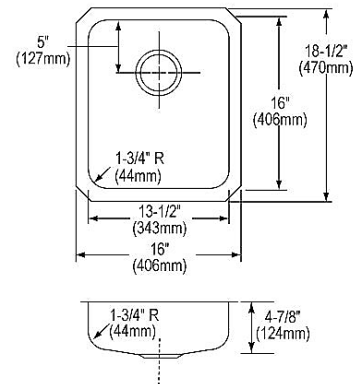

PART: _____ QTY: _____
PROJECT: _____
CONTACT: _____
DATE: _____
NOTES: _____
APPROVAL: _____

In keeping with our policy of continuing product improvement, Elkay reserves the right to change product specifications without notice. Please visit elkay.com for the most current version of Elkay product specification sheets. This specification describes an Elkay product with design, quality, and functional benefits to the user. When making a comparison of other producers' offerings, be certain these features are not overlooked. Latest version of the spec sheet available: <https://www.elkayfiles.com/spec-sheets/ELUHAD131650_spec.pdf>