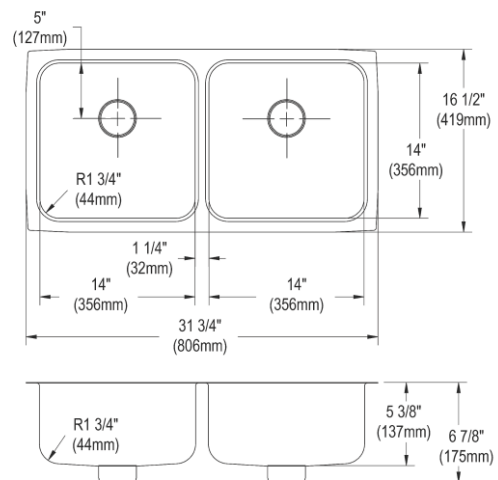

Included with Product: Two LKPD1 Perfect Drains and strainers.

A Century of Tradition and Quality. For more than 100 years, Elkay has been making innovative products and providing exceptional customer care. We take pride in offering plumbing products that make life easier, inspire change and leave the world a better place.

Product Compliance: ADA & ICC A117.1
ASME A112.19.3/CSA B45.4
Accessory: ASME A112.18.2/CSA B125.2

Sinks are listed by IAPMO® as meeting the applicable requirements of the Uniform Plumbing Code®, International Plumbing Code®, and National Plumbing Code of Canada.

Complies with ADA & ICC A117.1 accessibility requirements when installed according to the requirements outlined in these standards.

- [Clean and Care Manual (PDF)](#)
- [Installation Instructions (PDF) - 1000005239](#)
- [Installation Instructions (PDF) - 74180289 Disposer](#)
- [Installation Instructions (PDF) - 74180340-USA Drain](#)
- [Installation Instructions (PDF) - Garbage Disposer Compatibility Guide](#)
- [Warranty (PDF)](#)