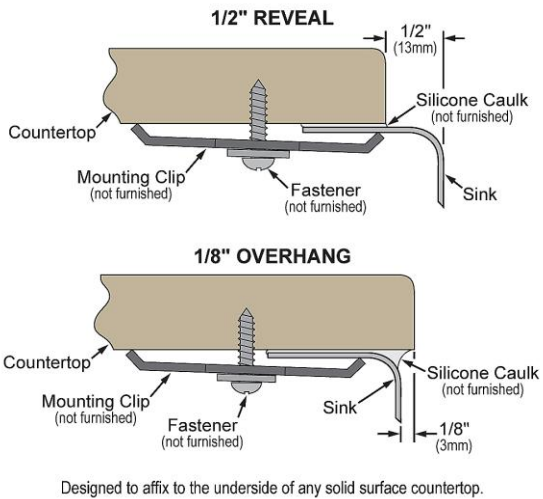

PRODUCT SPECIFICATIONS

Lustertone® Classic Stainless Steel 31-3/4" x 16-1/2" x 5-3/8" Double Bowl Undermount ADA Sink w/Perfect Drain®. Sink is manufactured from 18 gauge 304 Stainless Steel with a Lustrous Satin finish, Rear Center drain placement, and Bottom only pads.

Installation Type:	Undermount
Material:	304 Stainless Steel
Special Features:	Perfect Drain
Finish:	Lustrous Satin
Gauge:	18
Sound Deadening:	Bottom only pads
Number of Bowls:	2
Sink Dimensions:	31-3/4" x 16-1/2" x 5-3/8"
Bowl 1 Dimensions:	14" x 14" x 5-1/2"
Bowl 2 Dimensions:	14" x 14" x 5-1/2"
Drain Size:	3-3/8" (86mm)
Drain Location:	Rear Center
Minimum Cabinet Size:	36"
Mounting Hardware:	Undermount brackets sold separately
Template Included:	Yes
Cutout Template #:	1000001292

Template is available for download at [elkay.com](#). CAD software will be required to open the template.

Perfect Drain: Seamlessly welded stainless steel collar eliminates the gap between a traditional drain and the sink for a more sanitary and gap free installation. Select garbage disposers can be installed on either sink bowl for user convenience. Please see our Garbage Disposer Compatibility Guide.

Installation Profile:

PART: _____ QTY: _____
PROJECT: _____
CONTACT: _____
DATE: _____
NOTES: _____
APPROVAL: _____