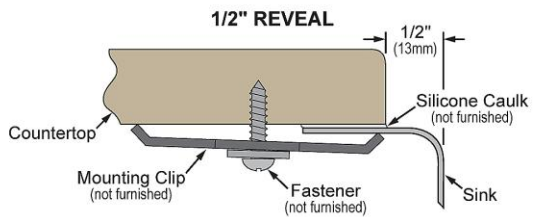

PRODUCT SPECIFICATIONS

Lustertone® Classic Stainless Steel 33" x 20-1/2" x 8" Single Bowl Farmhouse Sink. Sink is manufactured from 18 gauge 304 Stainless Steel with a Lustrous Satin finish, Rear Center drain placement, and Sides and Bottom pads.

Installation Type:	Farmhouse
Material:	304 Stainless Steel
Finish:	Lustrous Satin
Gauge:	18
Sound Deadening:	Sides and Bottom pads
Number of Bowls:	1
Sink Dimensions:	33" x 20-1/2" x 8"
Bowl 1 Dimensions:	28" x 16" x 7-7/8"
Drain Size:	3-1/2" (89mm)
Drain Location:	Rear Center
Minimum Cabinet Size:	36"
Mounting Hardware:	Undermount brackets sold separately
Template Included:	No

Installation Profile:

Designed to affix to the underside of any solid surface countertop.

A Century of Tradition and Quality. For more than 100 years, Elkay has been making innovative products and providing exceptional customer care. We take pride in offering plumbing products that make life easier, inspire change and leave the world a better place.