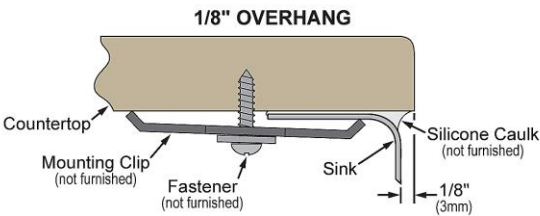

PRODUCT SPECIFICATIONS

Lustertone® Classic Stainless Steel 33" x 20-1/2" x 8" Single Bowl Farmhouse Sink. Sink is manufactured from 18 gauge 304 Stainless Steel with a Lustrous Satin finish, Rear Center drain placement, and Sides and Bottom pads.

Installation Type:	Farmhouse
Material:	304 Stainless Steel
Finish:	Lustrous Satin
Gauge:	18
Sound Deadening:	Sides and Bottom pads
Number of Bowls:	1
Sink Dimensions:	33" x 20-1/2" x 8"
Bowl 1 Dimensions:	28" x 16" x 7-7/8"
Drain Size:	3-1/2" (89mm)
Drain Location:	Rear Center
Minimum Cabinet Size:	36"
Mounting Hardware:	Undermount brackets sold separately
Template Included:	No

Installation Profile:

Designed to affix to the underside of any solid surface countertop.

A Century of Tradition and Quality. For more than 100 years, Elkay has been making innovative products and providing exceptional customer care. We take pride in offering plumbing products that make life easier, inspire change and leave the world a better place.