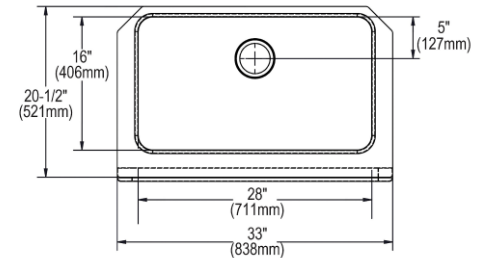

PART: _____ QTY: _____
PROJECT: _____
CONTACT: _____
DATE: _____
NOTES: _____
APPROVAL: _____

In keeping with our policy of continuing product improvement, Elkay reserves the right to change product specifications without notice. Please visit elkay.com for the most current version of Elkay product specification sheets. This specification describes an Elkay product with design, quality, and functional benefits to the user. When making a comparison of other producers' offerings, be certain these features are not overlooked. Latest version of the spec sheet available: <https://www.elkayfiles.com/spec-sheets/ELUHFS2816_spec.pdf>