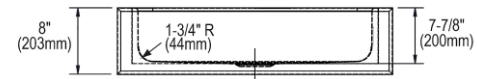

PART: _____ QTY: _____
PROJECT: _____
CONTACT: _____
DATE: _____
NOTES: _____
APPROVAL: _____

In keeping with our policy of continuing product improvement, Elkay reserves the right to change product specifications without notice. Please visit elkay.com for the most current version of Elkay product specification sheets. This specification describes an Elkay product with design, quality, and functional benefits to the user. When making a comparison of other producers' offerings, be certain these features are not overlooked. Latest version of the spec sheet available: <https://www.elkayfiles.com/spec-sheets/ELUHFS2816_spec.pdf>