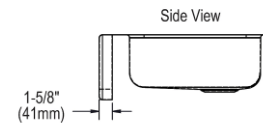

PART: _____ QTY: _____
PROJECT: _____
CONTACT: _____
DATE: _____
NOTES: _____
APPROVAL: _____

In keeping with our policy of continuing product improvement, Elkay reserves the right to change product specifications without notice. Please visit elkay.com for the most current version of Elkay product specification sheets. This specification describes an Elkay product with design, quality, and functional benefits to the user. When making a comparison of other producers' offerings, be certain these features are not overlooked. Latest version of the spec sheet available: <https://www.elkayfiles.com/spec-sheets/ELUHFS2816_spec.pdf>