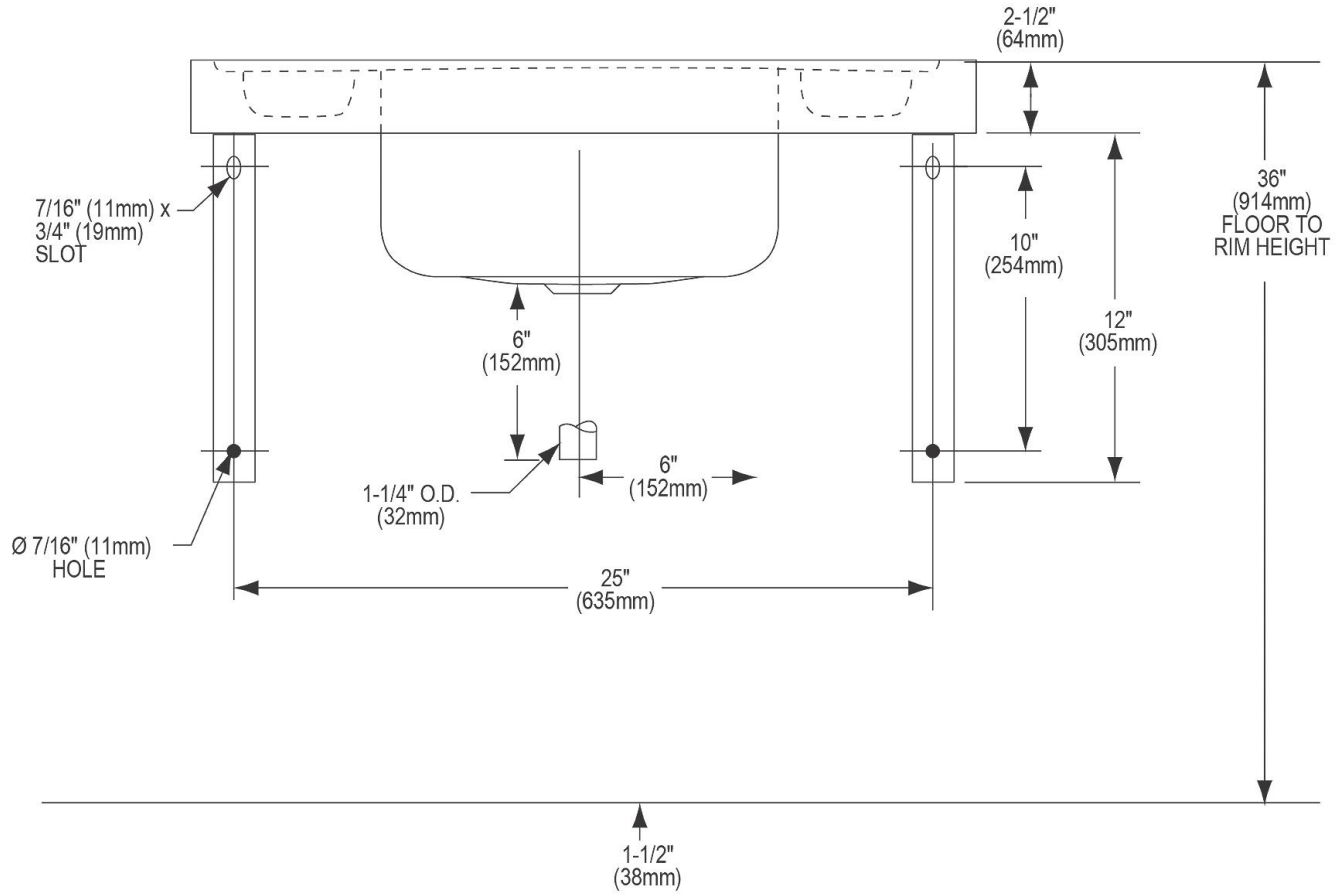

In keeping with our policy of continuing product improvement, Elkay reserves the right to change product specifications without notice. Please visit elkay.com for the most current version of Elkay product specification sheets. This specification describes an Elkay product with design, quality, and functional benefits to the user. When making a comparison of other producers' offerings, be certain these features are not overlooked.