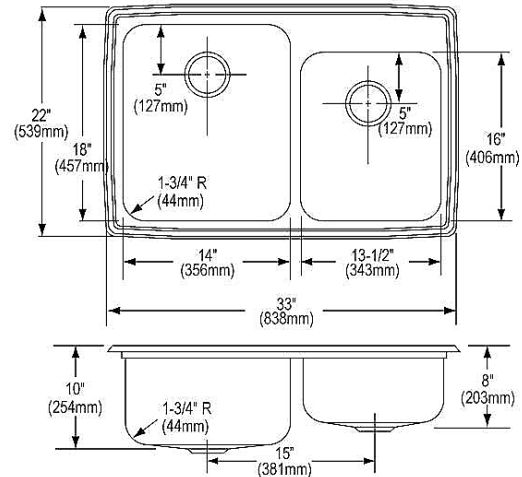

A Century of Tradition and Quality. For more than 100 years, Elkay has been making innovative products and providing exceptional customer care. We take pride in offering plumbing products that make life easier, inspire change and leave the world a better place.

Product Compliance: ASME A112.19.3/CSA B45.4

Sinks are listed by IAPMO® as meeting the applicable requirements of the Uniform Plumbing Code®, International Plumbing Code®, and National Plumbing Code of Canada.

[Clean and Care Manual (PDF)](#)
[Installation Instructions (PDF) - 1000005236](#)
[Warranty (PDF)](#)