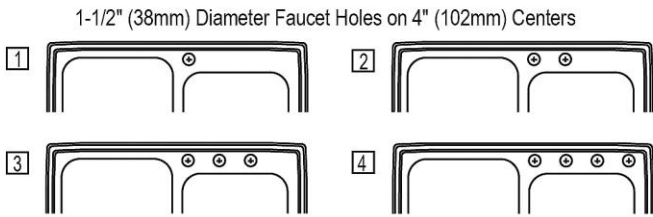

PRODUCT SPECIFICATIONS

Lustertone® Classic Stainless Steel 33" x 22" x 10" Offset Double Bowl Drop-in Sink. Sink is manufactured from 18 gauge 304 Stainless Steel with a Lustrous Satin finish, Rear Center drain placement, and Sides and Bottom pads.

Installation Type:	Drop-in
Material:	304 Stainless Steel
Finish:	Lustrous Satin
Gauge:	18
Sound Deadening:	Sides and Bottom pads
Number of Bowls:	2
Sink Dimensions:	33" x 22" x 10"
Bowl 1 Dimensions:	14" x 18" x 9-7/8"
Bowl 2 Dimensions:	13-1/2" x 16" x 7-7/8"
Drain Size:	3-1/2" (89mm)
Drain Location:	Rear Center
Minimum Cabinet Size:	36"
Mounting Hardware:	Part # 64090014 included for countertops up to 3/4" (19mm) thick
Template Included:	No
Cutout Template #:	1000001189

Template is available for download at elkay.com. CAD software will be required to open the template.

Cutout Dimensions for Drop-in Installation:
32-3/8" x 21-3/8" (822mm x 543mm) with 1-1/2" (38mm) corner radius

Hole Drilling Configurations: