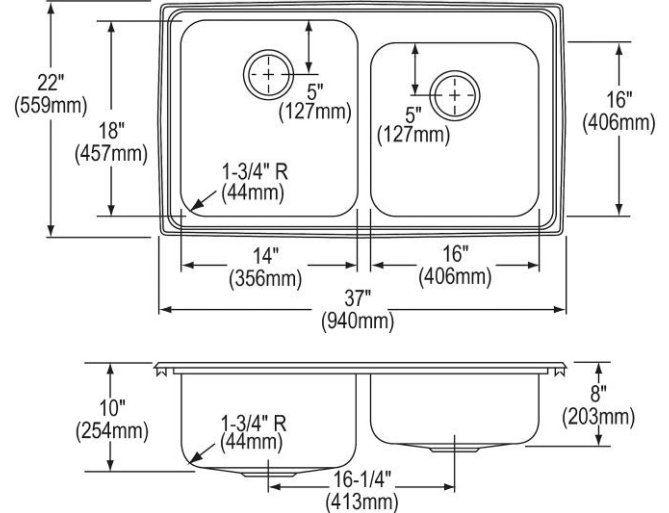

A Century of Tradition and Quality. For more than 100 years, Elkay has been making innovative products and providing exceptional customer care. We take pride in offering plumbing products that make life easier, inspire change and leave the world a better place.

Product Compliance: ASME A112.19.3/CSA B45.4

Sinks are listed by IAPMO® as meeting the applicable requirements of the Uniform Plumbing Code®, International Plumbing Code®, and National Plumbing Code of Canada.

[Clean and Care Manual (PDF)](#)
[Installation Instructions (PDF) - 1000005236](#)
[Warranty (PDF)](#)