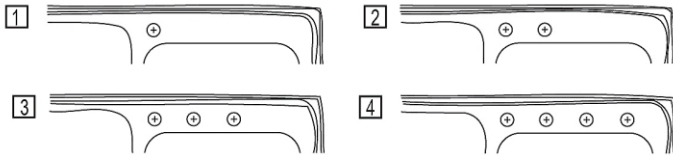

PRODUCT SPECIFICATIONS

Lustertone® Classic Stainless Steel 37" x 22" x 10" Offset Double Bowl Drop-in Sink. Sink is manufactured from 18 gauge 304 Stainless Steel with a Lustrous Satin finish, Rear Center drain placement, and Sides and Bottom pads.

Installation Type:	Drop-in
Material:	304 Stainless Steel
Finish:	Lustrous Satin
Gauge:	18
Sound Deadening:	Sides and Bottom pads
Number of Bowls:	2
Sink Dimensions:	37" x 22" x 10"
Bowl 1 Dimensions:	14" x 18" x 9-7/8"
Bowl 2 Dimensions:	16" x 16" x 7-7/8"
Drain Size:	3-1/2" (89mm)
Drain Location:	Rear Center
Minimum Cabinet Size:	42"
Mounting Hardware:	Part # 64090014 included for countertops up to 3/4" (19mm) thick
Template Included:	No
Cutout Template #:	1000001267

Template is available for download at elkay.com. CAD software will be required to open the template.

Cutout Dimensions for Drop-in Installation:
36-3/8" x 21-3/8" (924mm x 543mm) with 1-1/2" (38mm) corner radius

Hole Drilling Configurations:

1-1/2" (38mm) Diameter Faucet Holes on 4" (102mm) Centers