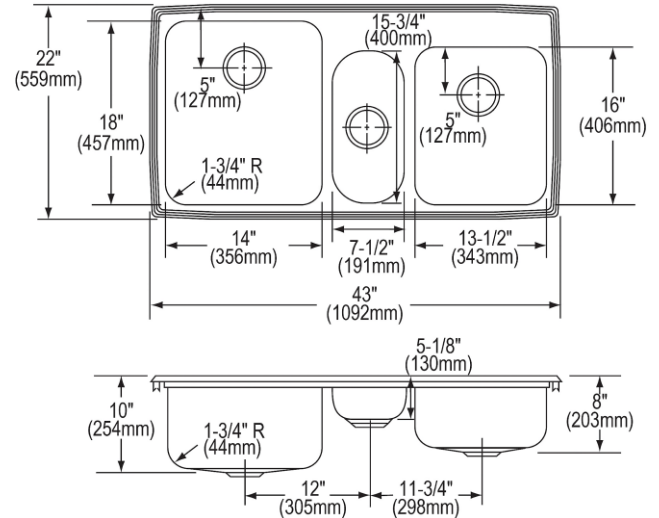

A Century of Tradition and Quality. For more than 100 years, Elkay has been making innovative products and providing exceptional customer care. We take pride in offering plumbing products that make life easier, inspire change and leave the world a better place.

Product Compliance: ASME A112.19.3/CSA B45.4

Sinks are listed by IAPMO® as meeting the applicable requirements of the Uniform Plumbing Code®, International Plumbing Code®, and National Plumbing Code of Canada.

[Clean and Care Manual (PDF)](#)
[Installation Instructions (PDF) - 1000005236](#)
[Warranty (PDF)](#)