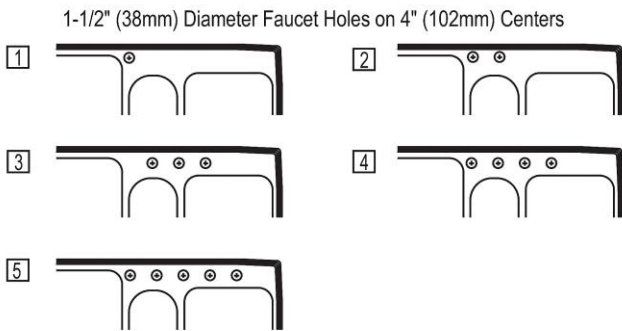

PRODUCT SPECIFICATIONS

Lustertone® Classic Stainless Steel 43" x 22" x 10" Triple Bowl Drop-in Sink. Sink is manufactured from 18 gauge 304 Stainless Steel with a Lustrous Satin finish, Sides and Bottom pads.

Installation Type:	Drop-in
Material:	304 Stainless Steel
Finish:	Lustrous Satin
Gauge:	18
Sound Deadening:	Sides and Bottom pads
Number of Bowls:	3
Sink Dimensions:	43" x 22" x 10"
Bowl 1 Dimensions:	14" x 18" x 9-7/8"
Bowl 2 Dimensions:	7-1/2" x 15-3/4" x 5"
Bowl 3 Dimensions:	13-1/2" x 16" x 7-7/8"
Drain Size:	3-1/2" (89mm)
Minimum Cabinet Size:	48"
Mounting Hardware:	Part # 64090014 included for countertops up to 3/4" (19mm) thick
Template Included:	No
Cutout Template #:	1000001286

Template is available for download at elkay.com. CAD software will be required to open the template.

Cutout Dimensions for Drop-in Installation:
42-3/8" x 21-3/8" (1076mm x 543mm) with 1-1/2" (38mm) corner radius

Hole Drilling Configurations: