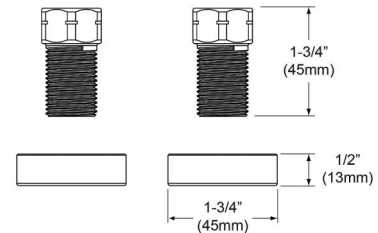

PART: _____ QTY: _____
PROJECT: _____
CONTACT: _____
DATE: _____
NOTES: _____
APPROVAL: _____

In keeping with our policy of continuing product improvement, Elkay reserves the right to change product specifications without notice. Please visit elkay.com for the most current version of Elkay product specification sheets. This specification describes an Elkay product with design, quality, and functional benefits to the user. When making a comparison of other producers' offerings, be certain these features are not overlooked.