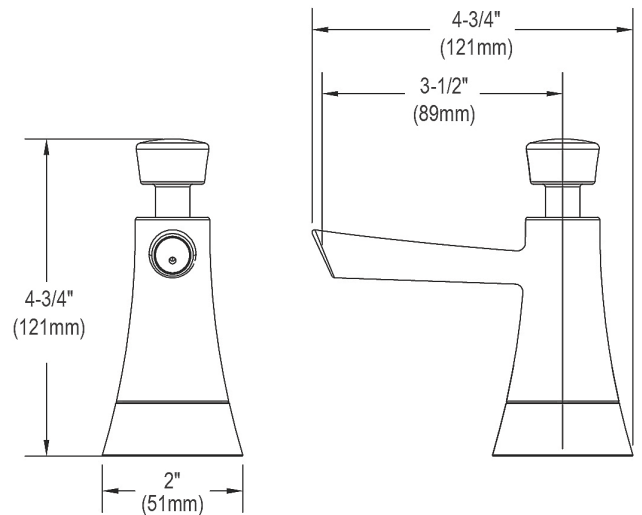

A Century of Tradition and Quality.

For more than 100 years, Elkay has been making innovative products and providing exceptional customer care. We take pride in offering plumbing products that make life easier, inspire change and leave the world a better place.

[Clean and Care Manual (PDF)](#)

[Installation Instructions (PDF) - LK320 - Install Sheet](#)

[Warranty (PDF)](#)