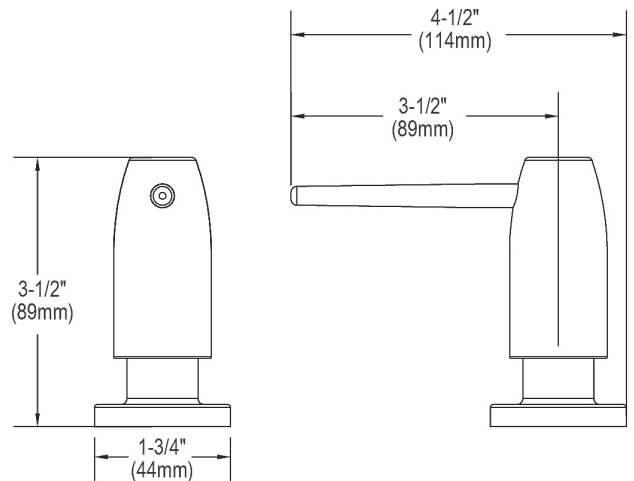

PART: _____ QTY: _____

PROJECT: _____

CONTACT: _____

DATE: _____

NOTES: _____

APPROVAL: _____

In keeping with our policy of continuing product improvement, Elkay reserves the right to change product specifications without notice. Please visit elkay.com for the most current version of Elkay product specification sheets. This specification describes an Elkay product with design, quality, and functional benefits to the user. When making a comparison of other producers' offerings, be certain these features are not overlooked.