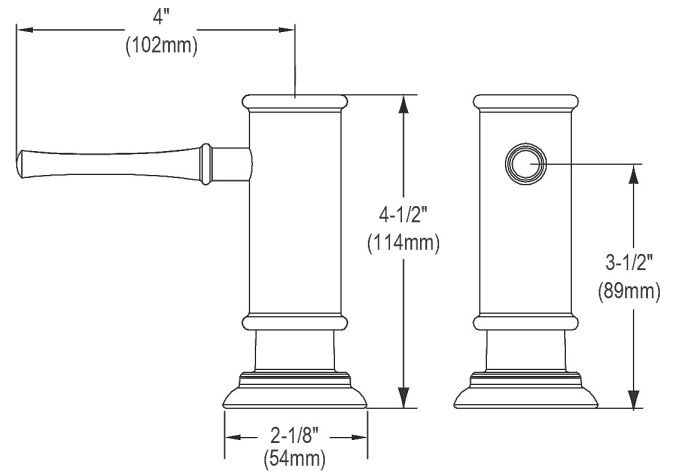

PART: _____ QTY: _____

PROJECT: _____

CONTACT: _____

DATE: _____

NOTES: _____

APPROVAL: _____

In keeping with our policy of continuing product improvement, Elkay reserves the right to change product specifications without notice. Please visit elkay.com for the most current version of Elkay product specification sheets. This specification describes an Elkay product with design, quality, and functional benefits to the user. When making a comparison of other producers' offerings, be certain these features are not overlooked.