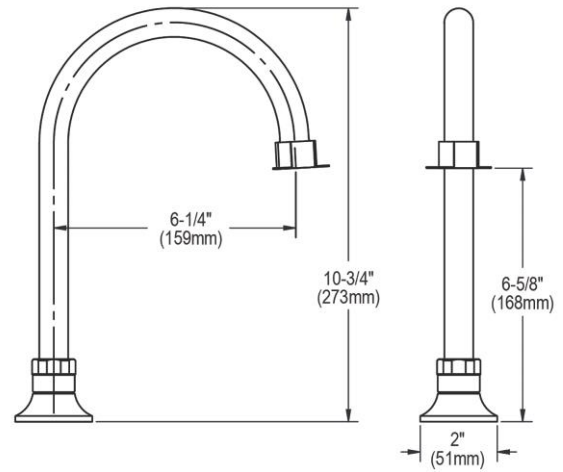

PART: _____ QTY: _____
PROJECT: _____
CONTACT: _____
DATE: _____
NOTES: _____
APPROVAL: _____

In keeping with our policy of continuing product improvement, Elkay reserves the right to change product specifications without notice. Please visit elkay.com for the most current version of Elkay product specification sheets. This specification describes an Elkay product with design, quality, and functional benefits to the user. When making a comparison of other producers' offerings, be certain these features are not overlooked.