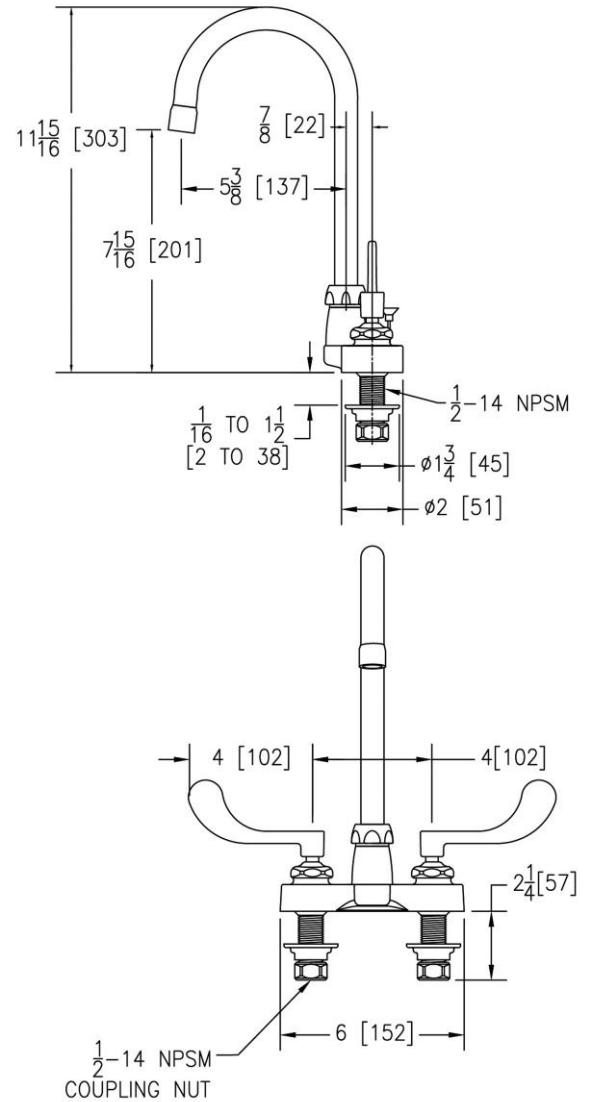

In keeping with our policy of continuing product improvement, Elkay reserves the right to change product specifications without notice. Please visit elkay.com for the most current version of Elkay product specification sheets. This specification describes an Elkay product with design, quality, and functional benefits to the user. When making a comparison of other producers' offerings, be certain these features are not overlooked.