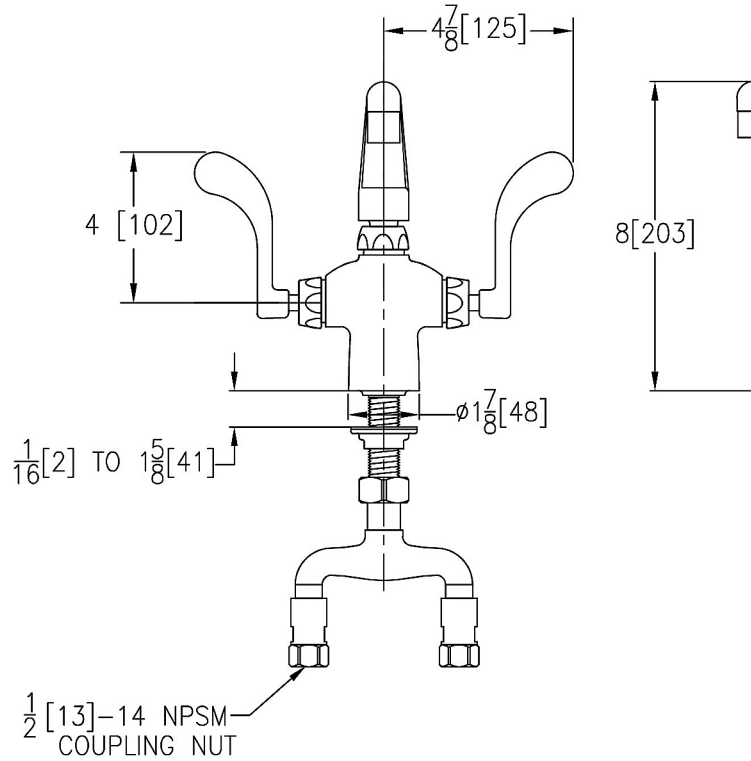

In keeping with our policy of continuing product improvement, Elkay reserves the right to change product specifications without notice. Please visit elkay.com for the most current version of Elkay product specification sheets. This specification describes an Elkay product with design, quality, and functional benefits to the user. When making a comparison of other producers' offerings, be certain these features are not overlooked.