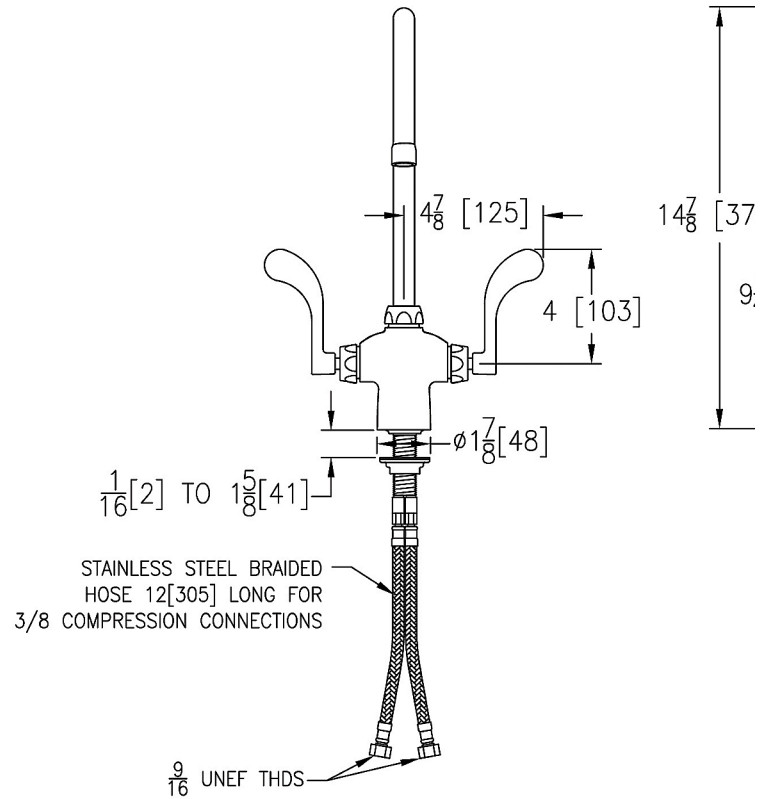

In keeping with our policy of continuing product improvement, Elkay reserves the right to change product specifications without notice. Please visit elkay.com for the most current version of Elkay product specification sheets. This specification describes an Elkay product with design, quality, and functional benefits to the user. When making a comparison of other producers' offerings, be certain these features are not overlooked.