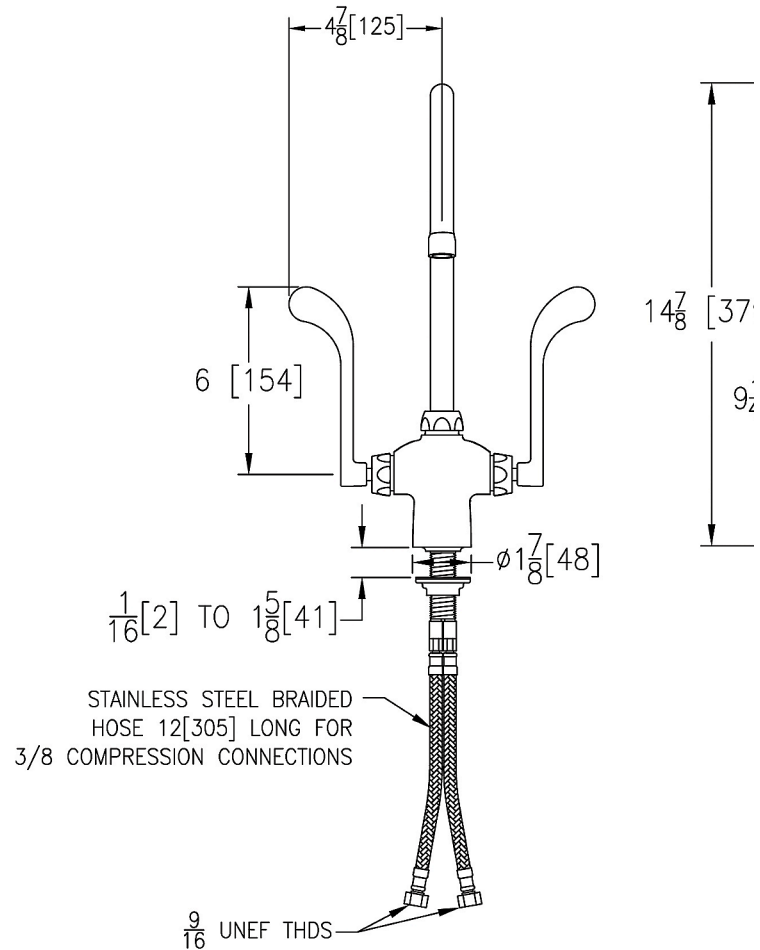

In keeping with our policy of continuing product improvement, Elkay reserves the right to change product specifications without notice. Please visit elkay.com for the most current version of Elkay product specification sheets. This specification describes an Elkay product with design, quality, and functional benefits to the user. When making a comparison of other producers' offerings, be certain these features are not overlooked.