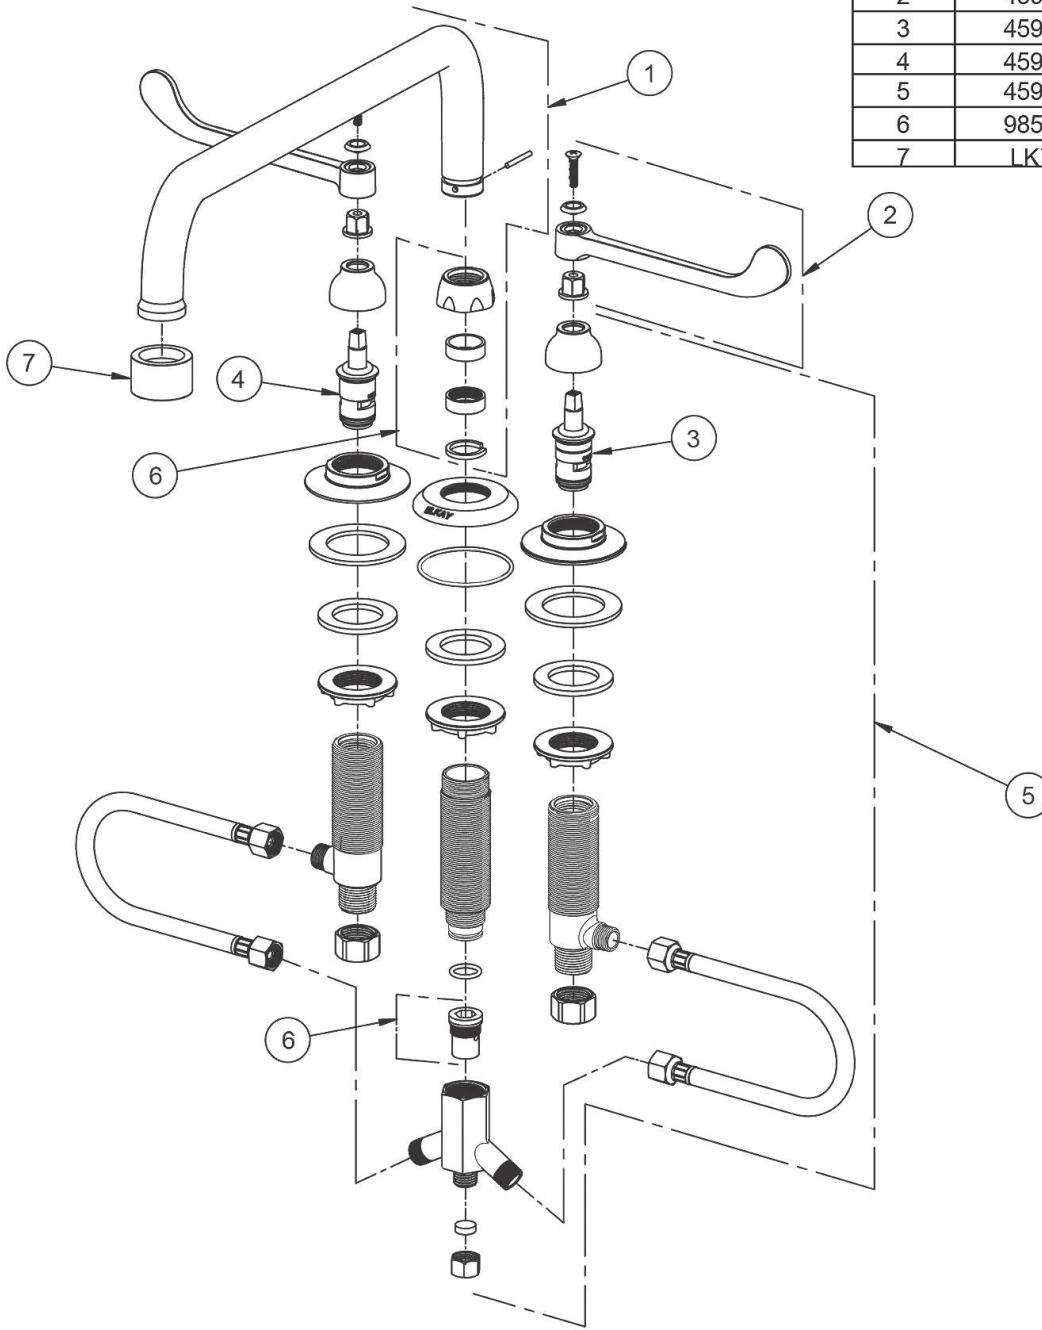

PRODUCT SPECIFICATIONS

8" Centerset with Concealed Deck Faucet with 12" Arc Tube Spout 2" Lever Handles Chrome. Faucet has a flow rate of 1.5 GPM, and is made of Chrome-plated Brass material, with a Quarter Turn Ceramic Disc valve. Faucet requires 3 faucet holes.

Mounting Type:	Deck Mount
Special Features:	Low Flow Solid Brass Construction Spout Swing Restriction Pin
Finish:	Chrome (CR)
Handle Type:	2" Lever Handle
Deck Clearance:	3"
Spout Reach:	12"
Spout Height:	6"
Hole Drillings:	3
Material:	Chrome-plated Brass
Valve Type:	Quarter Turn Ceramic Disc
Valve Connection:	3/8" Female Compression Hose Assembly
Flow Rate:	1.5 GPM
Faucet Hole Size (min):	1-1/2"
Faucet Hole Spread:	8
Spout Type:	Arc Tube

Product Compliance: ADA & ICC A117.1
ASME A112.18.1/CSA B125.1
CEC
NSF 372 (lead free)
NSF 61 (Q≤1)

Complies with ADA & ICC A117.1 accessibility requirements when installed according to the requirements outlined in these standards.

ITEM	IND. PART	DESCRIPTION
1	A55399	Spout
2	45918C	Handle, 2"
3	45923C	Right Cold Cartridge
4	45924C	Left Hot Cartridge
5	45916C	Body
6	98554C	Backflow Kit
7	LK734	2.2 GPM VR Aerator

In keeping with our policy of continuing product improvement, Elkay reserves the right to change product specifications without notice. Please visit elkay.com for the most current version of Elkay product specification sheets. This specification describes an Elkay product with design, quality, and functional benefits to the user. When making a comparison of other producers' offerings, be certain these features are not overlooked.