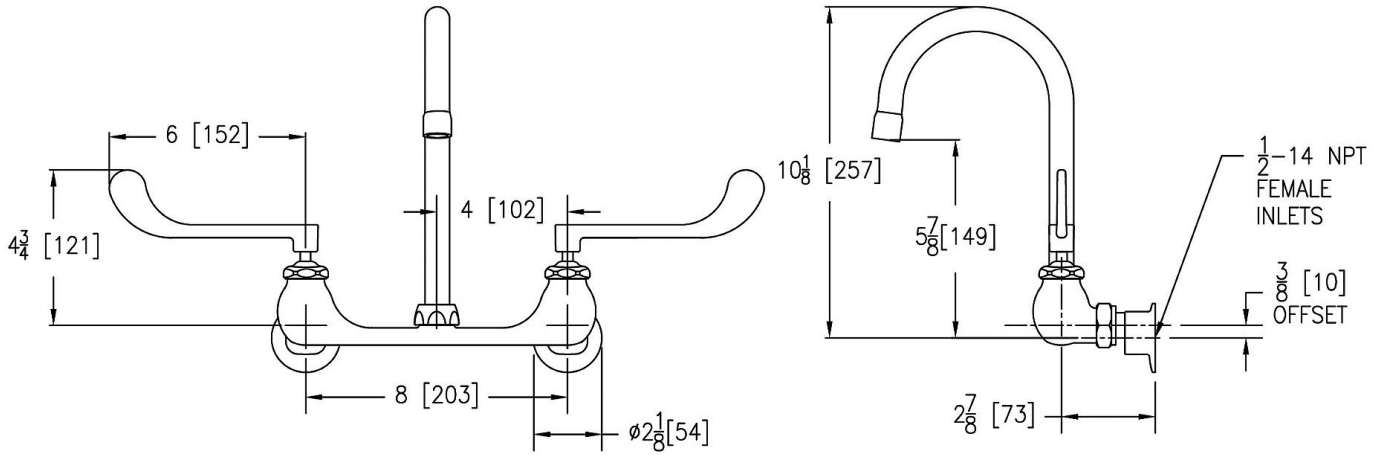

In keeping with our policy of continuing product improvement, Elkay reserves the right to change product specifications without notice. Please visit elkay.com for the most current version of Elkay product specification sheets. This specification describes an Elkay product with design, quality, and functional benefits to the user. When making a comparison of other producers' offerings, be certain these features are not overlooked.