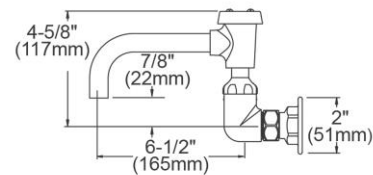

PART: _____ QTY: _____
PROJECT: _____
CONTACT: _____
DATE: _____
NOTES: _____
APPROVAL: _____

In keeping with our policy of continuing product improvement, Elkay reserves the right to change product specifications without notice. Please visit elkay.com for the most current version of Elkay product specification sheets. This specification describes an Elkay product with design, quality, and functional benefits to the user. When making a comparison of other producers' offerings, be certain these features are not overlooked.