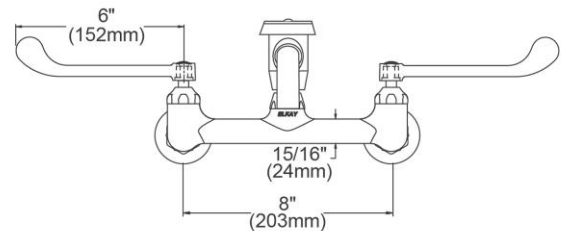

PART: _____ QTY: _____
PROJECT: _____
CONTACT: _____
DATE: _____
NOTES: _____
APPROVAL: _____

In keeping with our policy of continuing product improvement, Elkay reserves the right to change product specifications without notice. Please visit elkay.com for the most current version of Elkay product specification sheets. This specification describes an Elkay product with design, quality, and functional benefits to the user. When making a comparison of other producers' offerings, be certain these features are not overlooked.