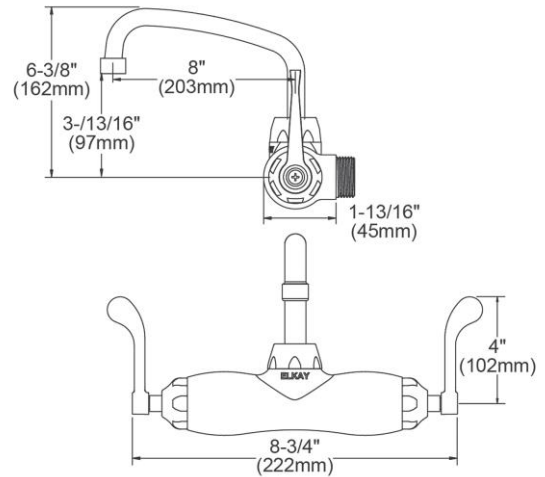

A Century of Tradition and Quality.

For more than 100 years, Elkay has been making innovative products and providing exceptional customer care. We take pride in offering plumbing products that make life easier, inspire change and leave the world a better place.

Product Compliance: ADA & ICC A117.1
ASME A112.18.1/CSA B125.1
CEC
NSF 372 (lead free)
NSF 61 (Q≤1)

Complies with ADA & ICC A117.1 accessibility requirements when installed according to the requirements outlined in these standards.

[Clean and Care Manual (PDF)](#)
[Installation Instructions (PDF) - A55483](#)
[Warranty (PDF)](#)