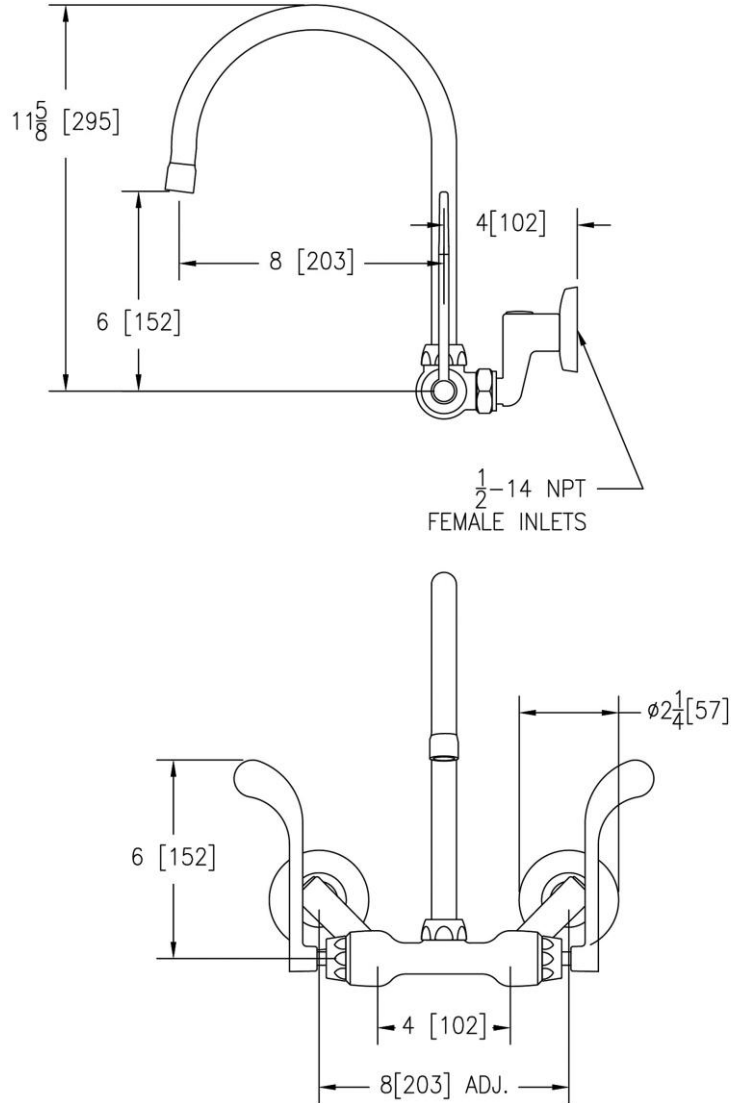

In keeping with our policy of continuing product improvement, Elkay reserves the right to change product specifications without notice. Please visit elkay.com for the most current version of Elkay product specification sheets. This specification describes an Elkay product with design, quality, and functional benefits to the user. When making a comparison of other producers' offerings, be certain these features are not overlooked.