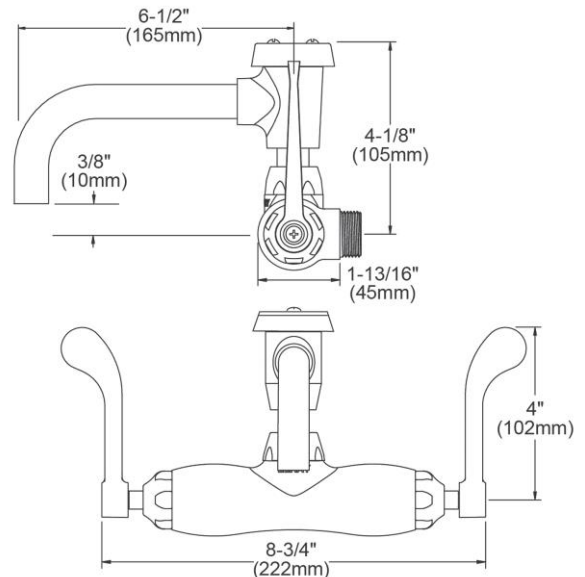

PART: _____ QTY: _____
PROJECT: _____
CONTACT: _____
DATE: _____
NOTES: _____
APPROVAL: _____

In keeping with our policy of continuing product improvement, Elkay reserves the right to change product specifications without notice. Please visit elkay.com for the most current version of Elkay product specification sheets. This specification describes an Elkay product with design, quality, and functional benefits to the user. When making a comparison of other producers' offerings, be certain these features are not overlooked.