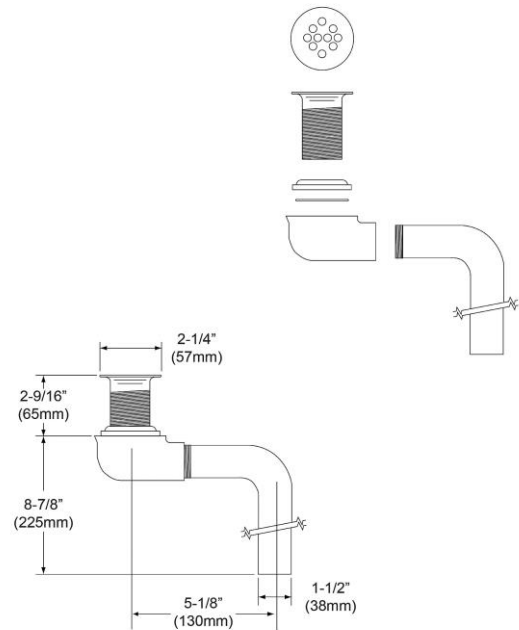

PART: _____ QTY: _____

PROJECT: _____

CONTACT: _____

DATE: _____

NOTES: _____

APPROVAL: _____

In keeping with our policy of continuing product improvement, Elkay reserves the right to change product specifications without notice. Please visit elkay.com for the most current version of Elkay product specification sheets. This specification describes an Elkay product with design, quality, and functional benefits to the user. When making a comparison of other producers' offerings, be certain these features are not overlooked.