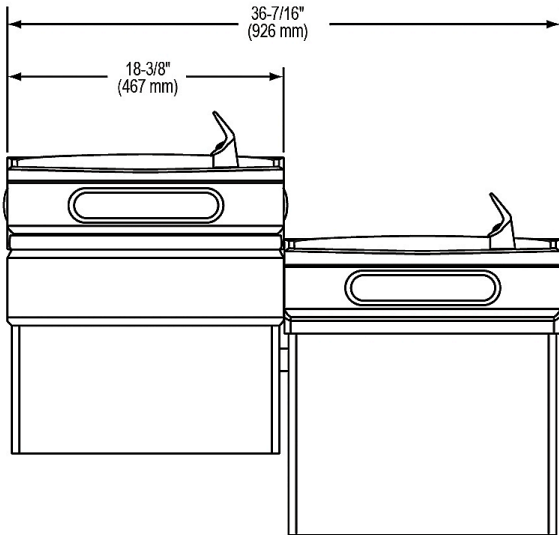

PRODUCT SPECIFICATIONS

Cane Apron for EZ Midnight Black. Overall dimensions are 17-5/8" x 9-9/16" x 5-1/2".

Finish:	Midnight Black (M)
Dimensions:	17-5/8" x 9-9/16" x 5-1/2"
Shipping Weight:	2 lbs.

Special Note: For use with Midnight Black LZ style models.

- Cane touch apron designed for use in specific bi-level applications
- For when coolers or bottle fillers are installed on an exposed wall
- For use with EZ models
- Provides the mandatory 27" (686 mm) floor-to-underside requirement for detection in a circulation path when properly installed
- Midnight Black vinyl finish is durable and attractive

FRONT VIEW

SIDE VIEW

EZSTL8C shown with accessory apron LKAPREZL mounted.

In keeping with our policy of continuing product improvement, Elkay reserves the right to change product specifications without notice. Please visit elkay.com for the most current version of Elkay product specification sheets. This specification describes an Elkay product with design, quality, and functional benefits to the user. When making a comparison of other producers' offerings, be certain these features are not overlooked.