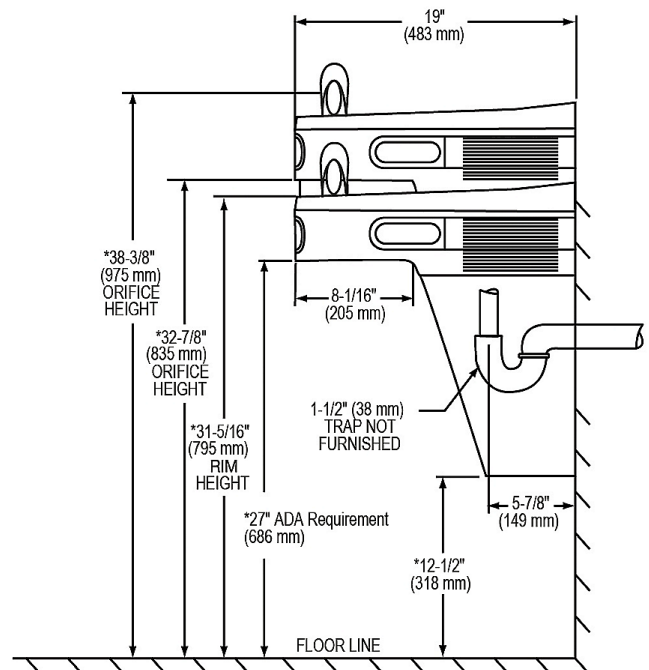

PRODUCT SPECIFICATIONS

Cane Apron for EZ Midnight Black. Overall dimensions are 17-5/8" x 9-9/16" x 5-1/2".

Finish:	Midnight Black (M)
Dimensions:	17-5/8" x 9-9/16" x 5-1/2"
Shipping Weight:	2 lbs.

Special Note: For use with Midnight Black LZ style models.

[Installation Instructions \(PDF\) - 97629C](#)

PART: _____ QTY: _____

PROJECT: _____

CONTACT: _____

DATE: _____

NOTES: _____

APPROVAL: _____

In keeping with our policy of continuing product improvement, Elkay reserves the right to change product specifications without notice. Please visit elkay.com for the most current version of Elkay product specification sheets. This specification describes an Elkay product with design, quality, and functional benefits to the user. When making a comparison of other producers' offerings, be certain these features are not overlooked.

FRONT VIEW

SIDE VIEW

EZSTL8C shown with accessory apron LKAPREZL mounted.

In keeping with our policy of continuing product improvement, Elkay reserves the right to change product specifications without notice. Please visit elkay.com for the most current version of Elkay product specification sheets. This specification describes an Elkay product with design, quality, and functional benefits to the user. When making a comparison of other producers' offerings, be certain these features are not overlooked.