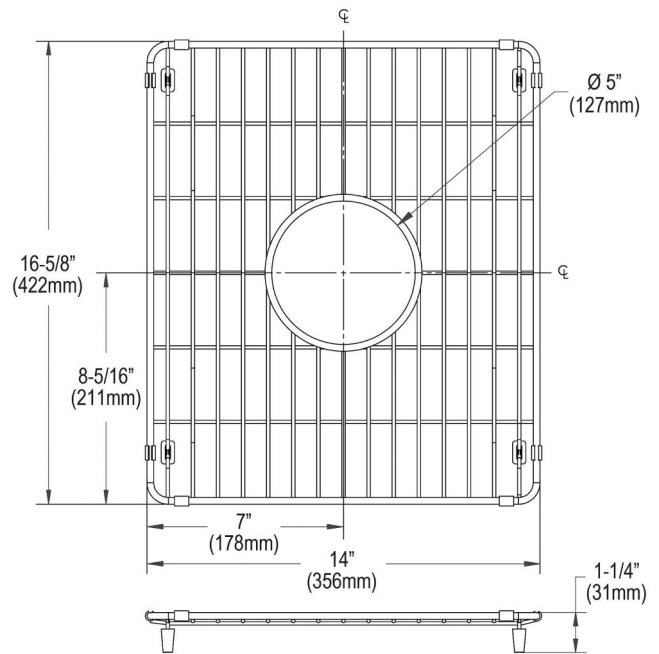

PART: _____ QTY: _____

PROJECT: _____

CONTACT: _____

DATE: _____

NOTES: _____

APPROVAL: _____

In keeping with our policy of continuing product improvement, Elkay reserves the right to change product specifications without notice. Please visit elkay.com for the most current version of Elkay product specification sheets. This specification describes an Elkay product with design, quality, and functional benefits to the user. When making a comparison of other producers' offerings, be certain these features are not overlooked.