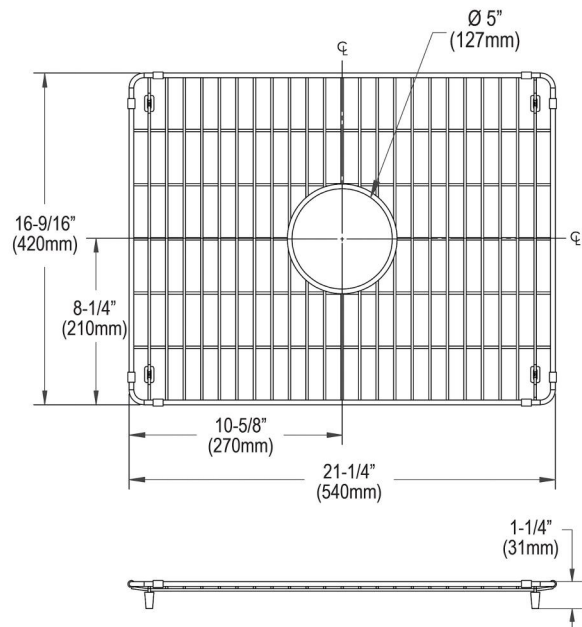

PART: _____ QTY: _____

PROJECT: _____

CONTACT: _____

DATE: _____

NOTES: _____

APPROVAL: _____

In keeping with our policy of continuing product improvement, Elkay reserves the right to change product specifications without notice. Please visit elkay.com for the most current version of Elkay product specification sheets. This specification describes an Elkay product with design, quality, and functional benefits to the user. When making a comparison of other producers' offerings, be certain these features are not overlooked.