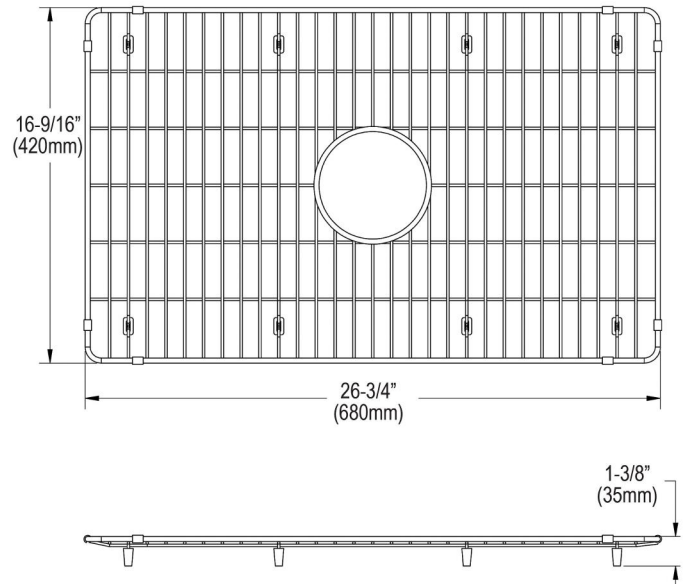

PART: _____ QTY: _____

PROJECT: _____

CONTACT: _____

DATE: _____

NOTES: _____

APPROVAL: _____

In keeping with our policy of continuing product improvement, Elkay reserves the right to change product specifications without notice. Please visit elkay.com for the most current version of Elkay product specification sheets. This specification describes an Elkay product with design, quality, and functional benefits to the user. When making a comparison of other producers' offerings, be certain these features are not overlooked.