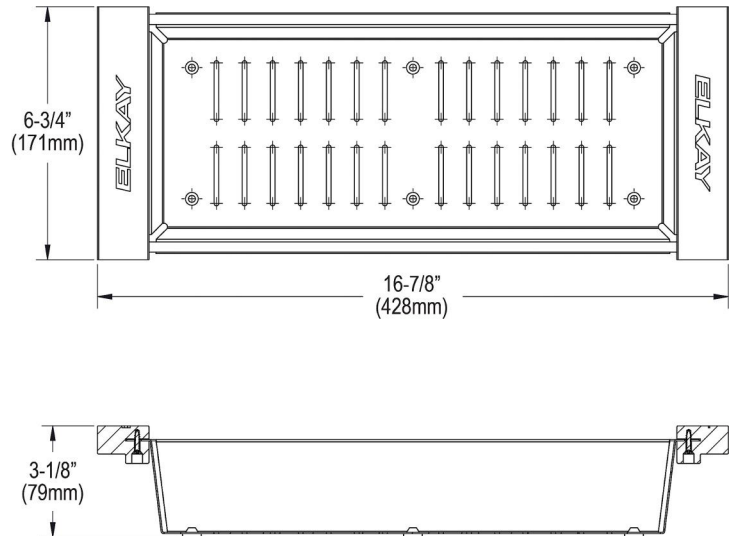

A Century of Tradition and Quality.

For more than 100 years, Elkay has been making innovative products and providing exceptional customer care. We take pride in offering plumbing products that make life easier, inspire change and leave the world a better place.

[Clean and Care Manual (PDF)](#)

[Clean and Care Manual (PDF)](#)

[Warranty (PDF)](#)