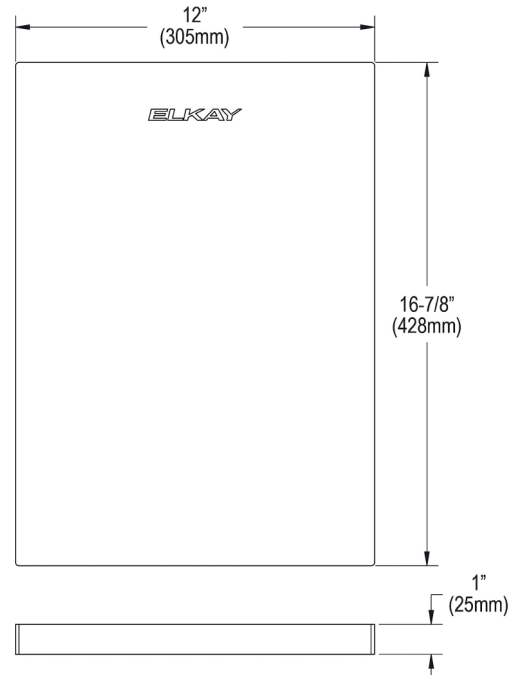

A Century of Tradition and Quality.

For more than 100 years, Elkay has been making innovative products and providing exceptional customer care. We take pride in offering plumbing products that make life easier, inspire change and leave the world a better place.

[Clean and Care Manual (PDF)](#)

[Clean and Care Manual (PDF)](#)

[Warranty (PDF)](#)