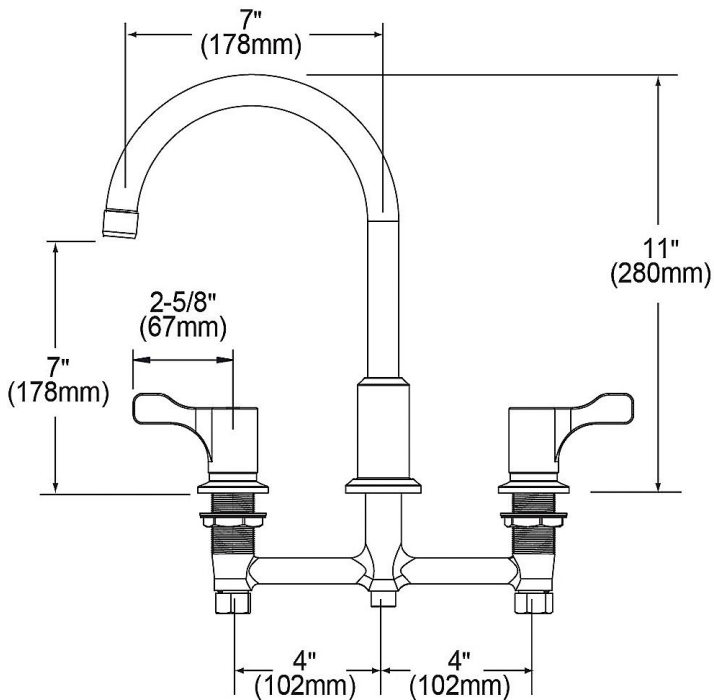

8" Centerset Concealed Deck Mount Faucet with Arc Spout and
2-5/8" Lever Handles Chrome Kit with Bubbler and Vandal-
resistant Filtration Kit with Filter Status Monitor

ELKAY®

SPECIFICATIONS

Model(s) LKD2439CFFC

EF3000VRBMC	Universal Vandal-Resistant 3000 Gal. Filtration Kit with Filter Status Monitor Spec Sheet (PDF)	

In keeping with our policy of continuing product improvement, Elkay reserves the right to change product specifications without notice. Please visit elkay.com for the most current version of Elkay product specification sheets. This specification describes an Elkay product with design, quality, and functional benefits to the user. When making a comparison of other producers' offerings, be certain these features are not overlooked.