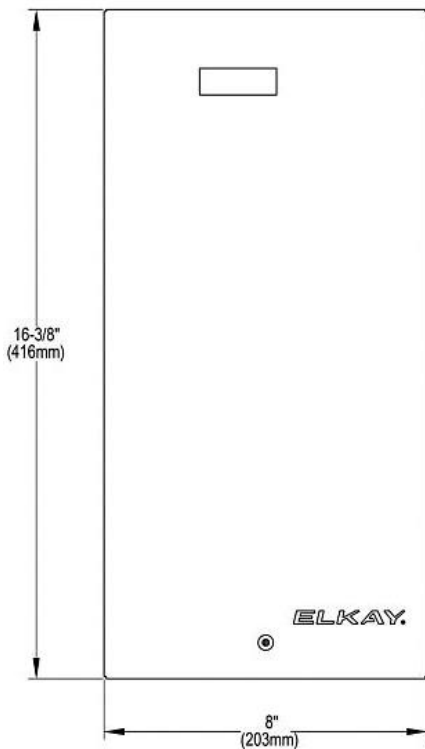

8" Centerset Concealed Deck Mount Faucet with Arc Spout and
2-5/8" Lever Handles Chrome Kit with Bubbler and Vandal-
resistant Filtration Kit with Filter Status Monitor

ELKAY®

SPECIFICATIONS

Model(s) LKD2439CFFC

EF3000VRBMC	Universal Vandal-Resistant 3000 Gal. Filtration Kit with Filter Status Monitor Spec Sheet (PDF)	

In keeping with our policy of continuing product improvement, Elkay reserves the right to change product specifications without notice. Please visit elkay.com for the most current version of Elkay product specification sheets. This specification describes an Elkay product with design, quality, and functional benefits to the user. When making a comparison of other producers' offerings, be certain these features are not overlooked.