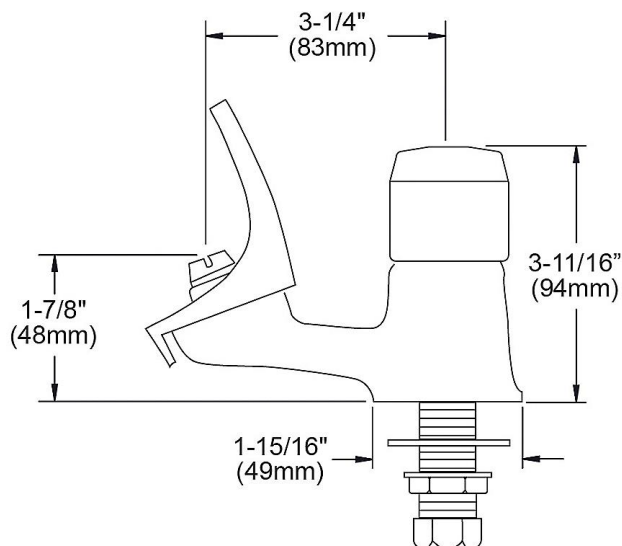

8" Centerset Concealed Deck Mount Faucet with Arc Spout and
2-5/8" Lever Handles Chrome Kit with Bubbler and Vandal-
resistant Filtration Kit with Filter Status Monitor

ELKAY®

SPECIFICATIONS

Model(s) LKD2439CFFC

EF3000VRBMC	Universal Vandal-Resistant 3000 Gal. Filtration Kit with Filter Status Monitor Spec Sheet (PDF)	

In keeping with our policy of continuing product improvement, Elkay reserves the right to change product specifications without notice. Please visit elkay.com for the most current version of Elkay product specification sheets. This specification describes an Elkay product with design, quality, and functional benefits to the user. When making a comparison of other producers' offerings, be certain these features are not overlooked.