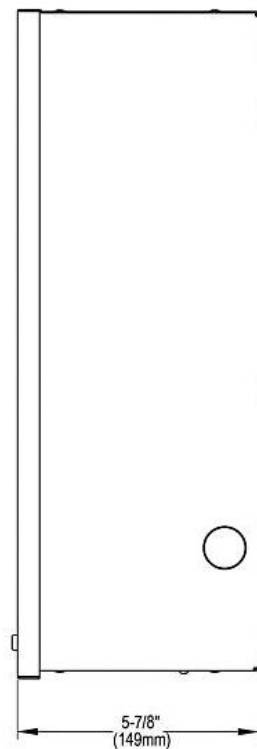

8" Centerset Concealed Deck Mount Faucet with Arc Spout and
2-5/8" Lever Handles Chrome Kit with Bubbler and Vandal-
resistant Filtration Kit with Filter Status Monitor

ELKAY®

SPECIFICATIONS

Model(s) LKD2439CFFC

EF3000VRBMC	Universal Vandal-Resistant 3000 Gal. Filtration Kit with Filter Status Monitor Spec Sheet (PDF)	

In keeping with our policy of continuing product improvement, Elkay reserves the right to change product specifications without notice. Please visit elkay.com for the most current version of Elkay product specification sheets. This specification describes an Elkay product with design, quality, and functional benefits to the user. When making a comparison of other producers' offerings, be certain these features are not overlooked.