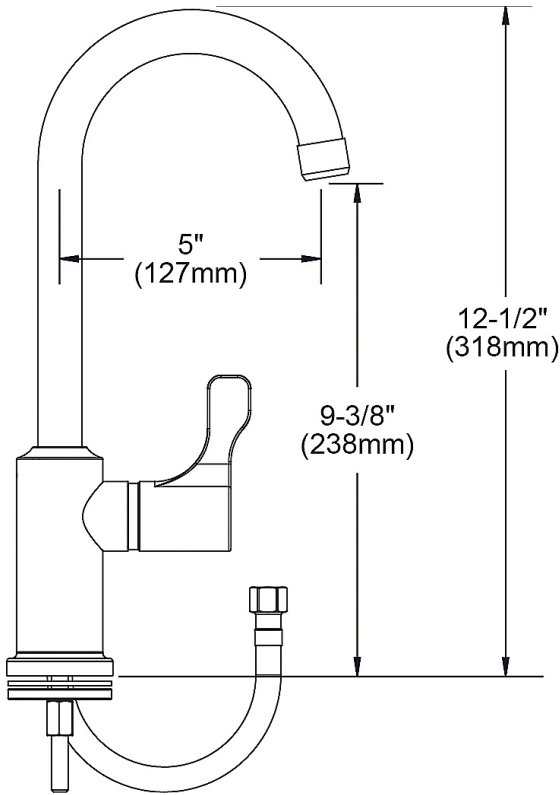

Single Hole 12-1/2" Vandal Resistant Deck Mount Faucet with
Gooseneck Spout Lever Handle on Left Side Chrome Kit with
Bubbler and Vandal-resistant Filtration Kit with Filter Status

SPECIFICATIONS

Monitor

Model(s) LKDVR208513LCFFC

LK1141A	Flexi-Guard® Safety Bubbler Classroom Bubbler Spec Sheet (PDF)	
LKD2439C	8" Centerset Concealed Deck Mount Faucet with Arc Spout and 2-5/8" Lever Handles Chrome Spec Sheet (PDF)	
EF3000VRBMC	Universal Vandal-Resistant 3000 Gal. Filtration Kit with Filter Status Monitor Spec Sheet (PDF)	

In keeping with our policy of continuing product improvement, Elkay reserves the right to change product specifications without notice. Please visit elkay.com for the most current version of Elkay product specification sheets. This specification describes an Elkay product with design, quality, and functional benefits to the user. When making a comparison of other producers' offerings, be certain these features are not overlooked.