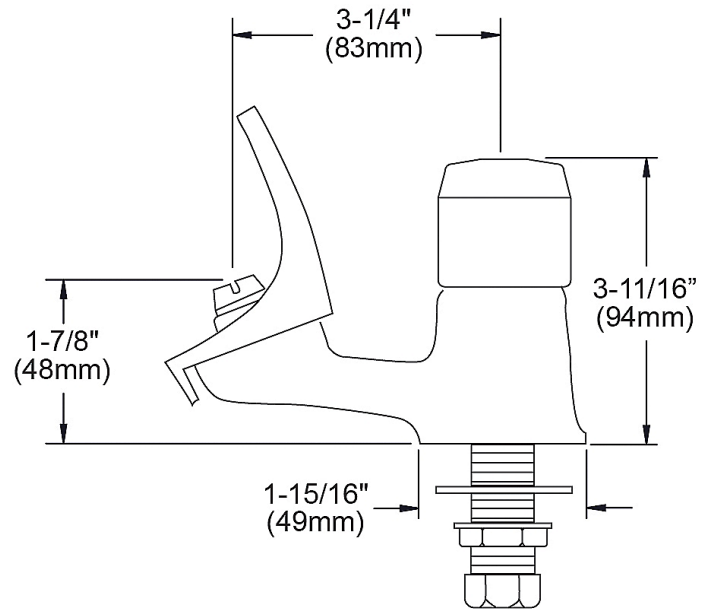

Single Hole 12-1/2" Vandal Resistant Deck Mount Faucet with
Gooseneck Spout Lever Handle on Left Side Chrome Kit with
Bubbler and Vandal-resistant Filtration Kit with Filter Status

SPECIFICATIONS

Monitor

Model(s) LKDVR208513LCFFC

LK1141A	Flexi-Guard® Safety Bubbler Classroom Bubbler Spec Sheet (PDF)	
LKD2439C	8" Centerset Concealed Deck Mount Faucet with Arc Spout and 2-5/8" Lever Handles Chrome Spec Sheet (PDF)	
EF3000VRBMC	Universal Vandal-Resistant 3000 Gal. Filtration Kit with Filter Status Monitor Spec Sheet (PDF)	

In keeping with our policy of continuing product improvement, Elkay reserves the right to change product specifications without notice. Please visit elkay.com for the most current version of Elkay product specification sheets. This specification describes an Elkay product with design, quality, and functional benefits to the user. When making a comparison of other producers' offerings, be certain these features are not overlooked.