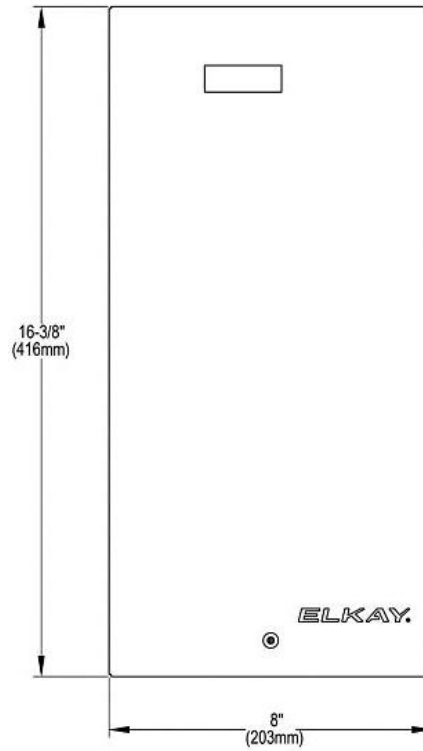

In keeping with our policy of continuing product improvement, Elkay reserves the right to change product specifications without notice. Please visit elkay.com for the most current version of Elkay product specification sheets. This specification describes an Elkay product with design, quality, and functional benefits to the user. When making a comparison of other producers' offerings, be certain these features are not overlooked.