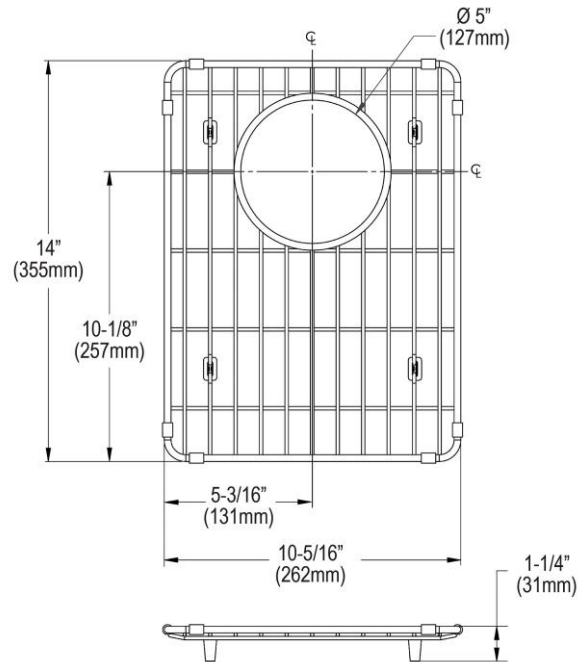

A Century of Tradition and Quality.

For more than 100 years, Elkay has been making innovative products and providing exceptional customer care. We take pride in offering plumbing products that make life easier, inspire change and leave the world a better place.

[Clean and Care Manual (PDF)](#)

[Clean and Care Manual (PDF)](#)

[Warranty (PDF)](#)