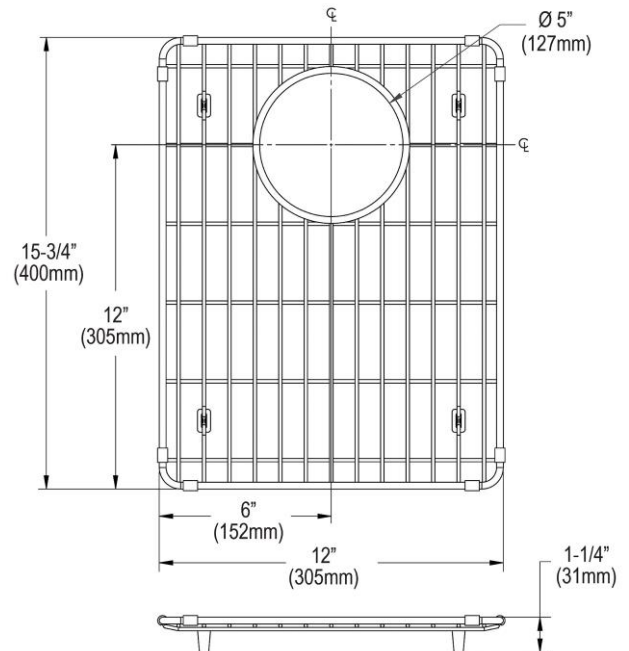

PART: _____ QTY: _____

PROJECT: _____

CONTACT: _____

DATE: _____

NOTES: _____

APPROVAL: _____

In keeping with our policy of continuing product improvement, Elkay reserves the right to change product specifications without notice. Please visit elkay.com for the most current version of Elkay product specification sheets. This specification describes an Elkay product with design, quality, and functional benefits to the user. When making a comparison of other producers' offerings, be certain these features are not overlooked.