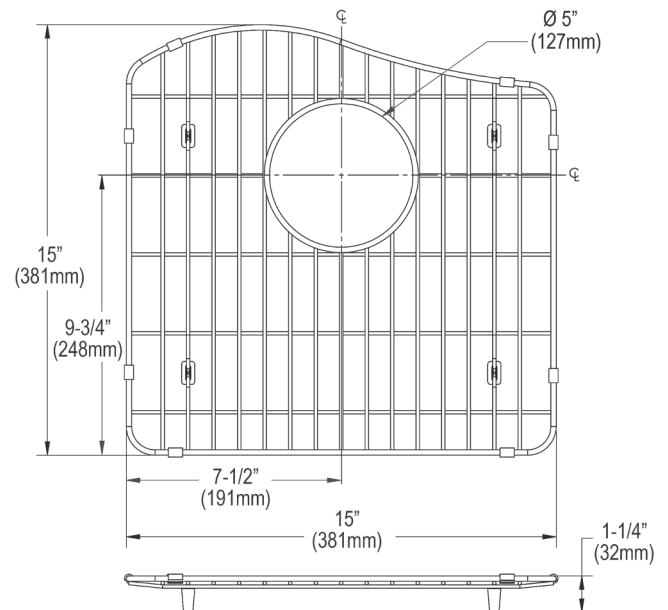

PART: _____ QTY: _____

PROJECT: _____

CONTACT: _____

DATE: _____

NOTES: _____

APPROVAL: _____

In keeping with our policy of continuing product improvement, Elkay reserves the right to change product specifications without notice. Please visit elkay.com for the most current version of Elkay product specification sheets. This specification describes an Elkay product with design, quality, and functional benefits to the user. When making a comparison of other producers' offerings, be certain these features are not overlooked.